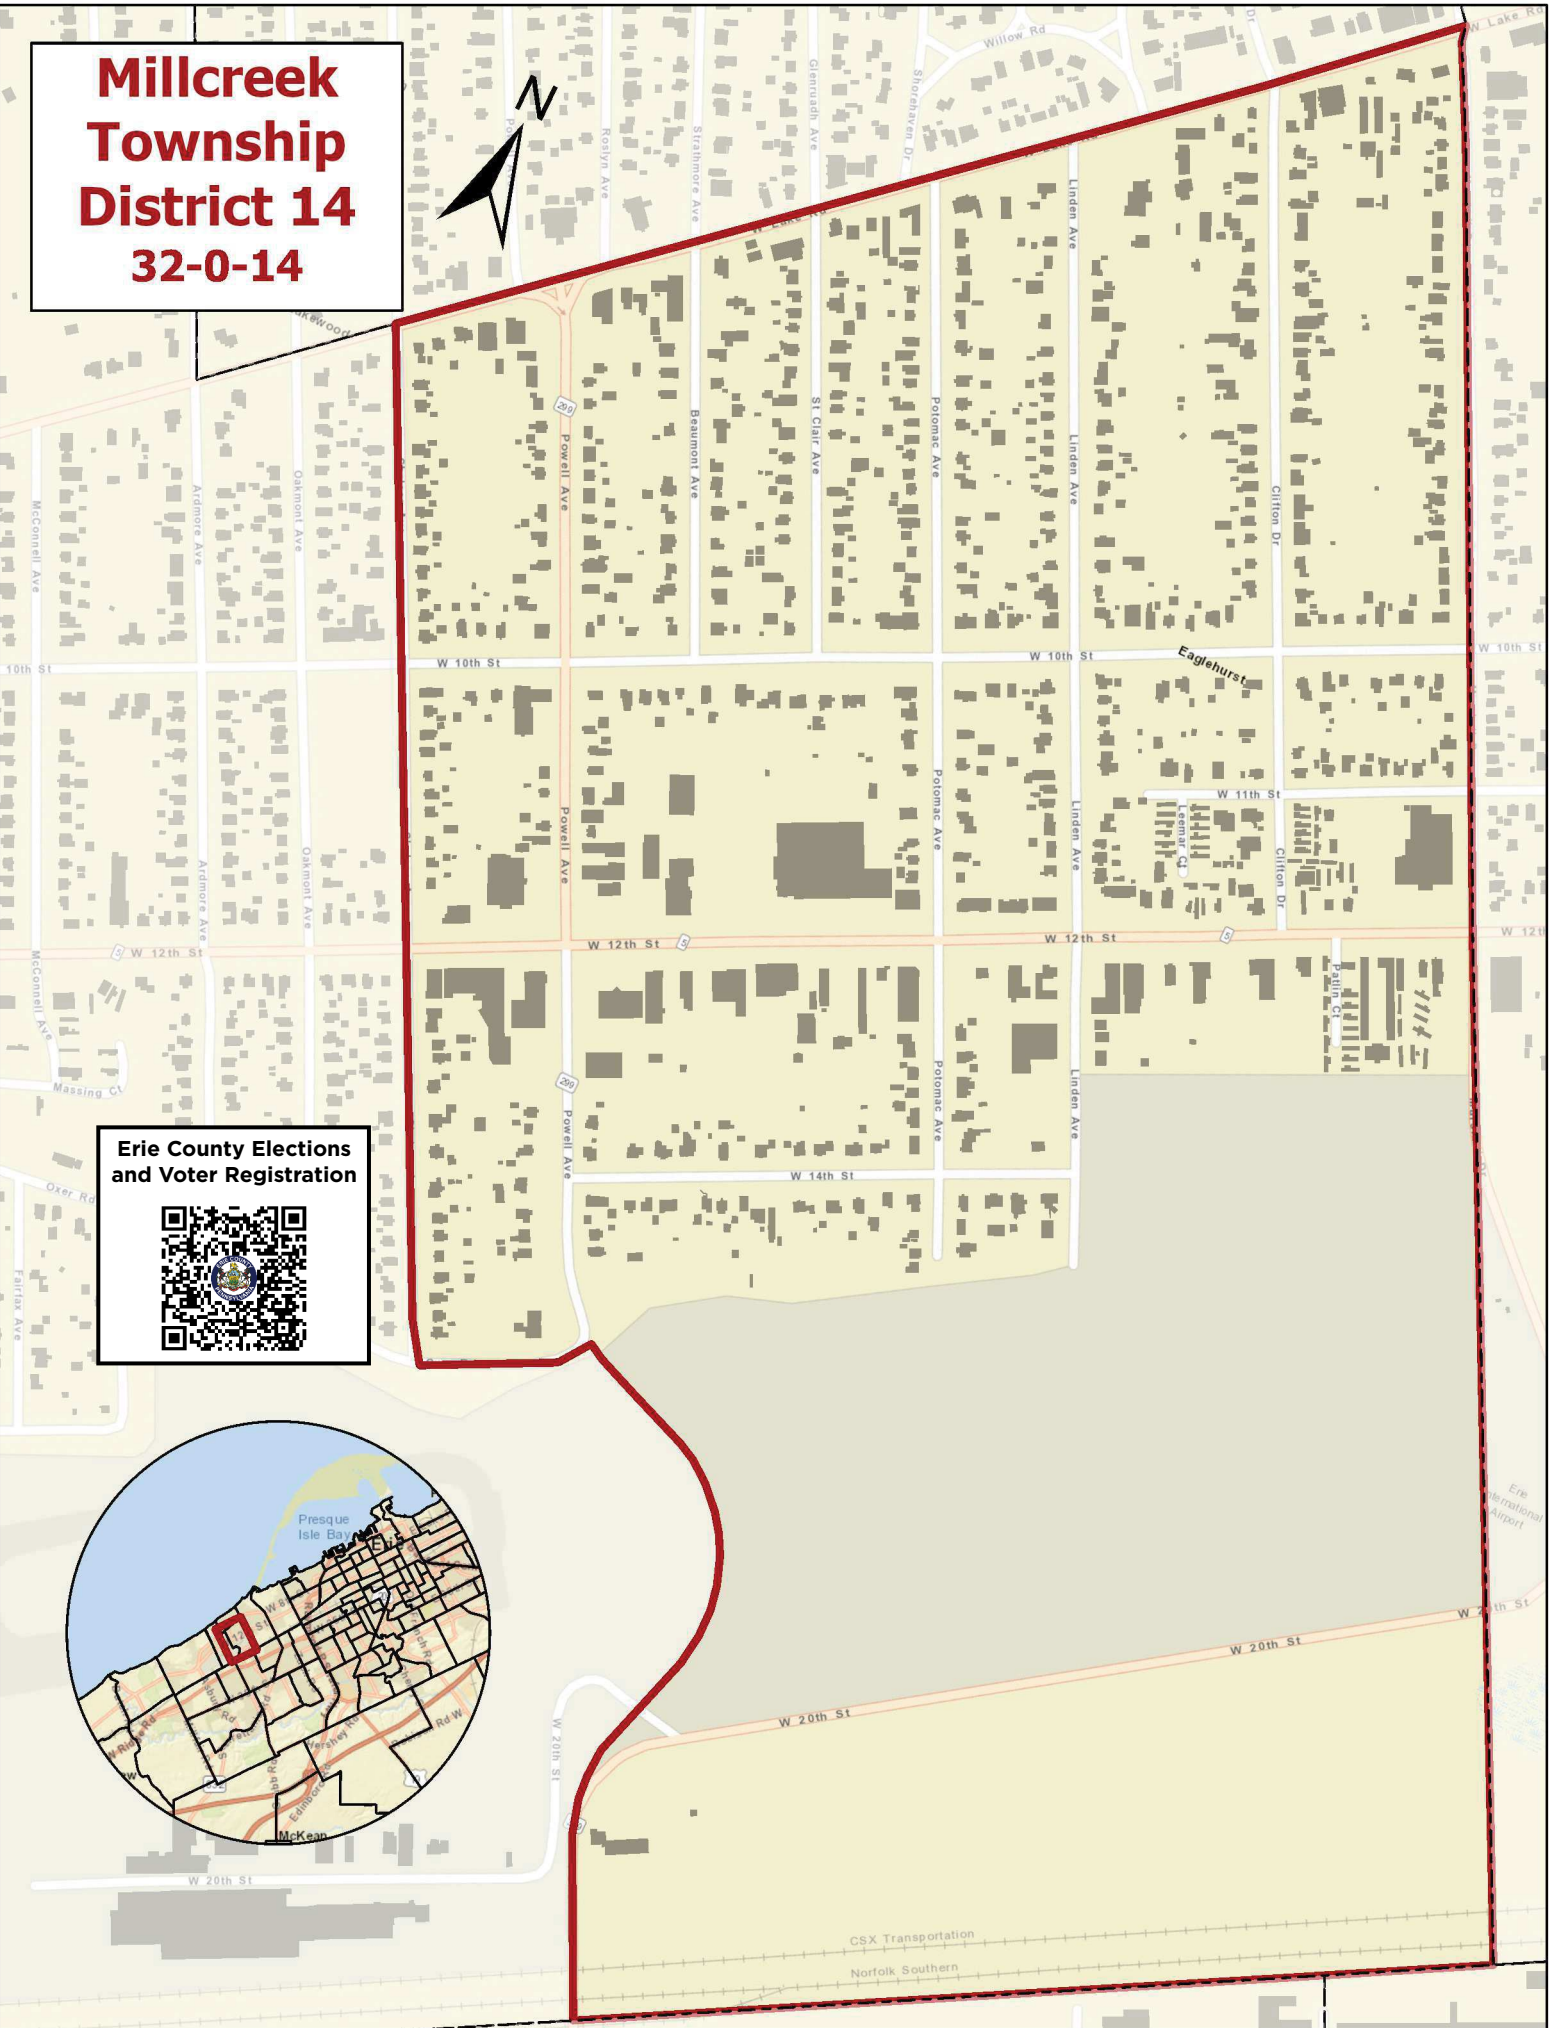

Millcreek Township District 14 32-0-14

**Erie County Elections
and Voter Registration**

CSX Transportation
Norfolk Southern