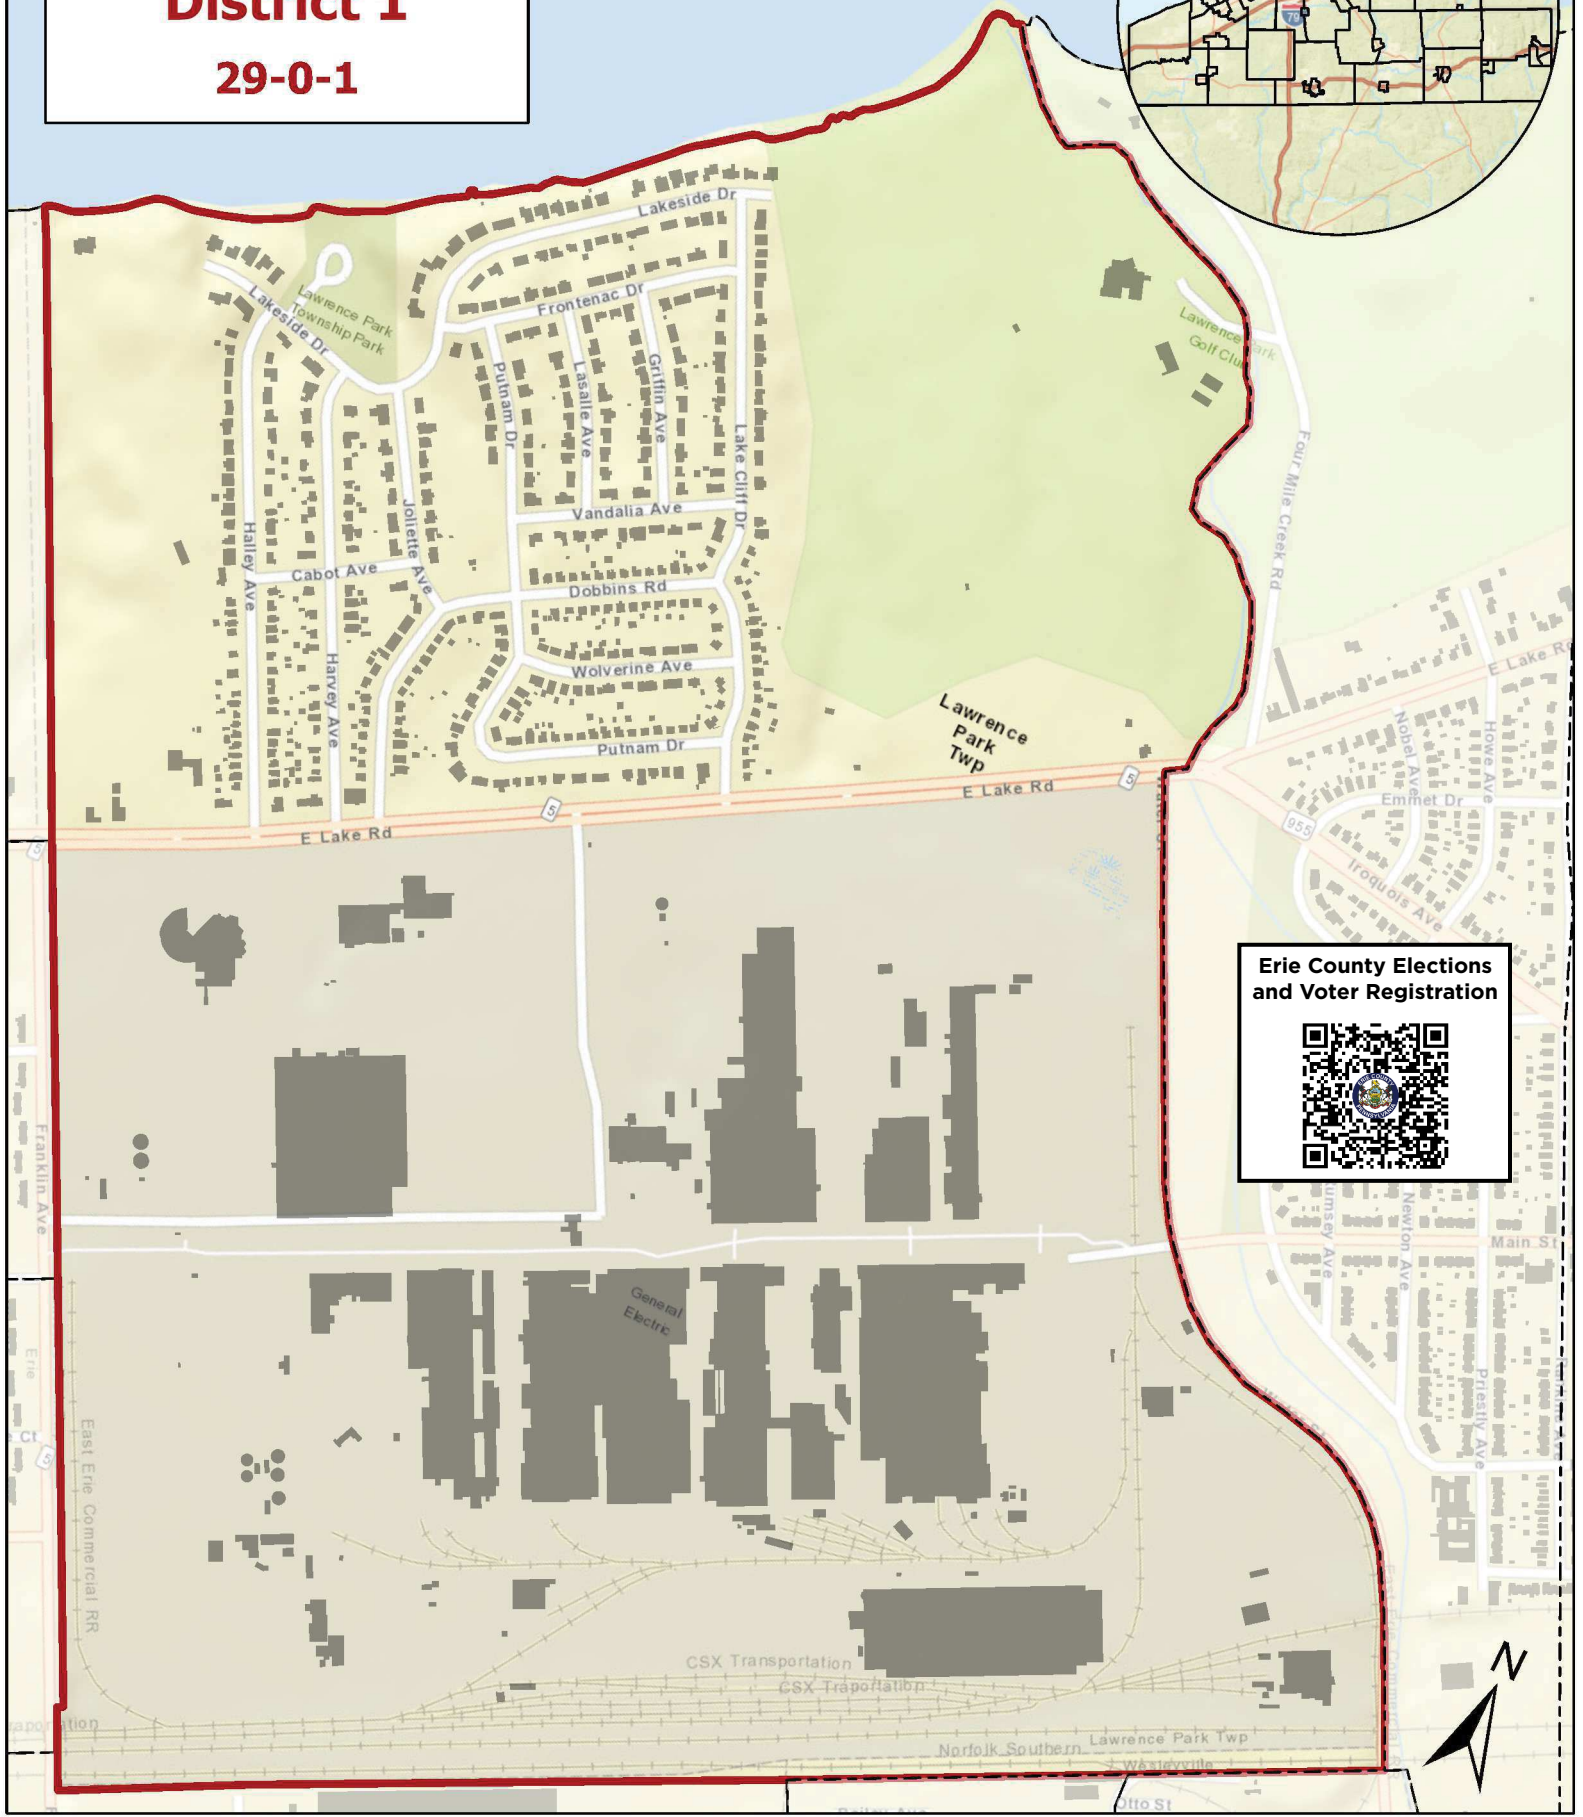

**Lawrence Park
Township
District 1
29-0-1**

**Erie County Elections
and Voter Registration**

A QR code is provided for more information on Erie County Elections and Voter Registration. The QR code includes a small circular logo in the center.