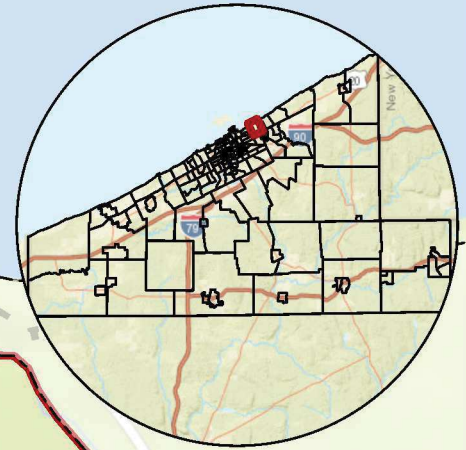

**Lawrence Park
Township
District 1
29-0-1**

**Erie County Elections
and Voter Registration**

A QR code is provided for more information on Erie County Elections and Voter Registration. The QR code includes a small circular logo in the center.