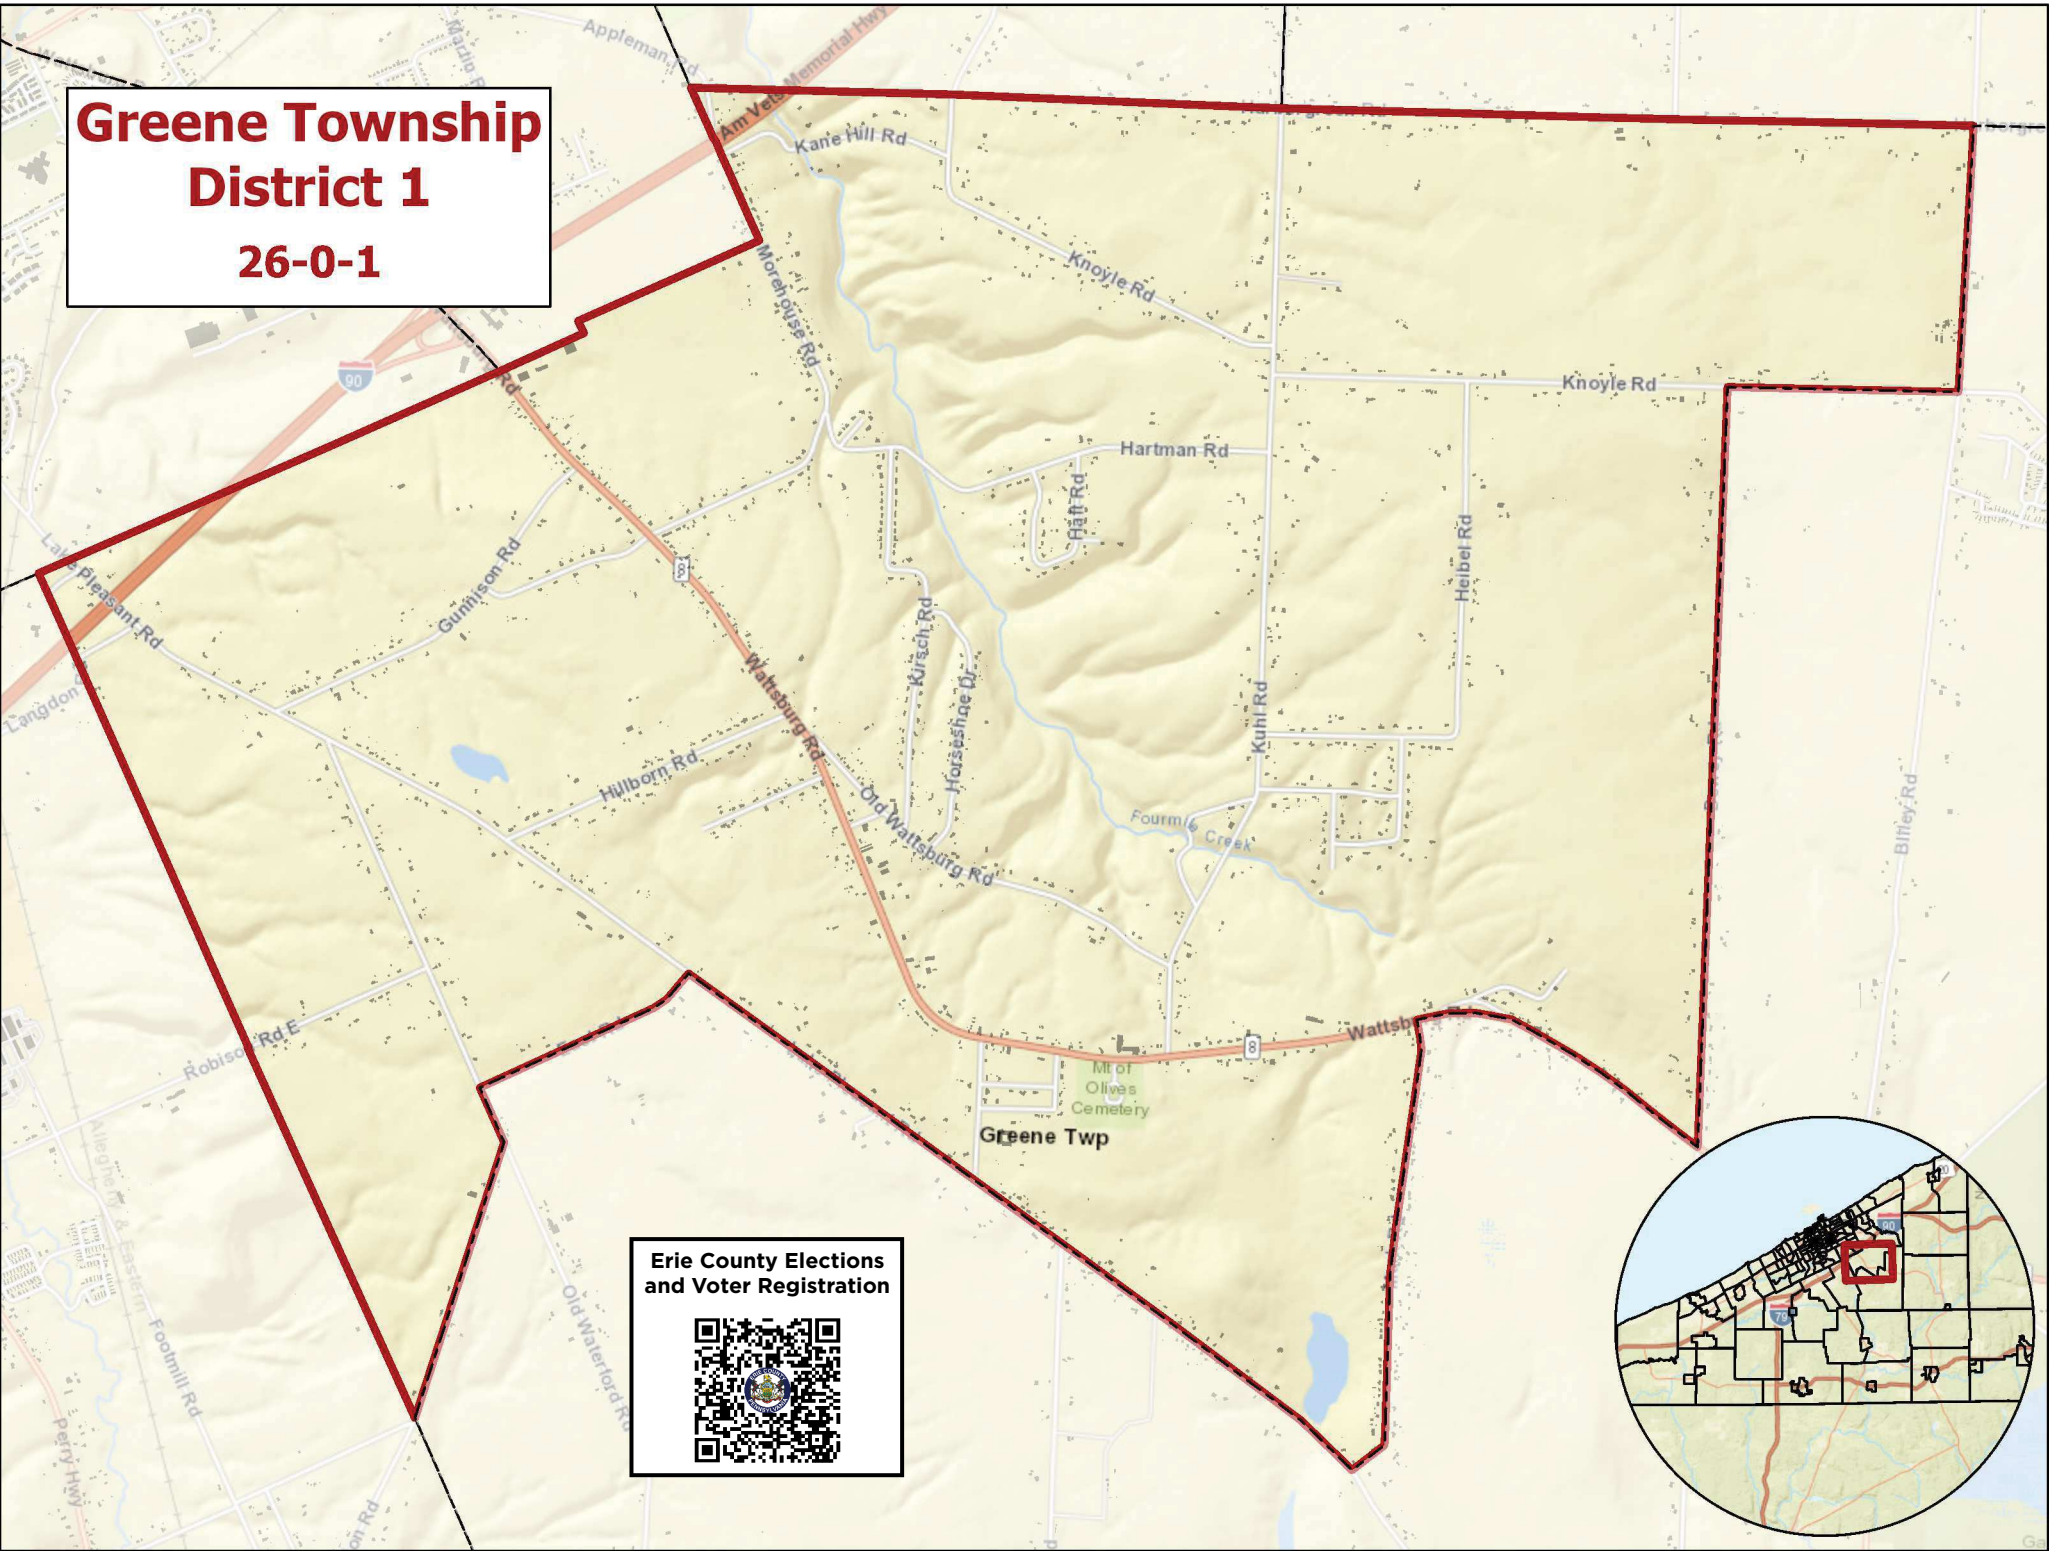

**Greene Township
District 1
26-0-1**

**Erie County Elections
and Voter Registration**