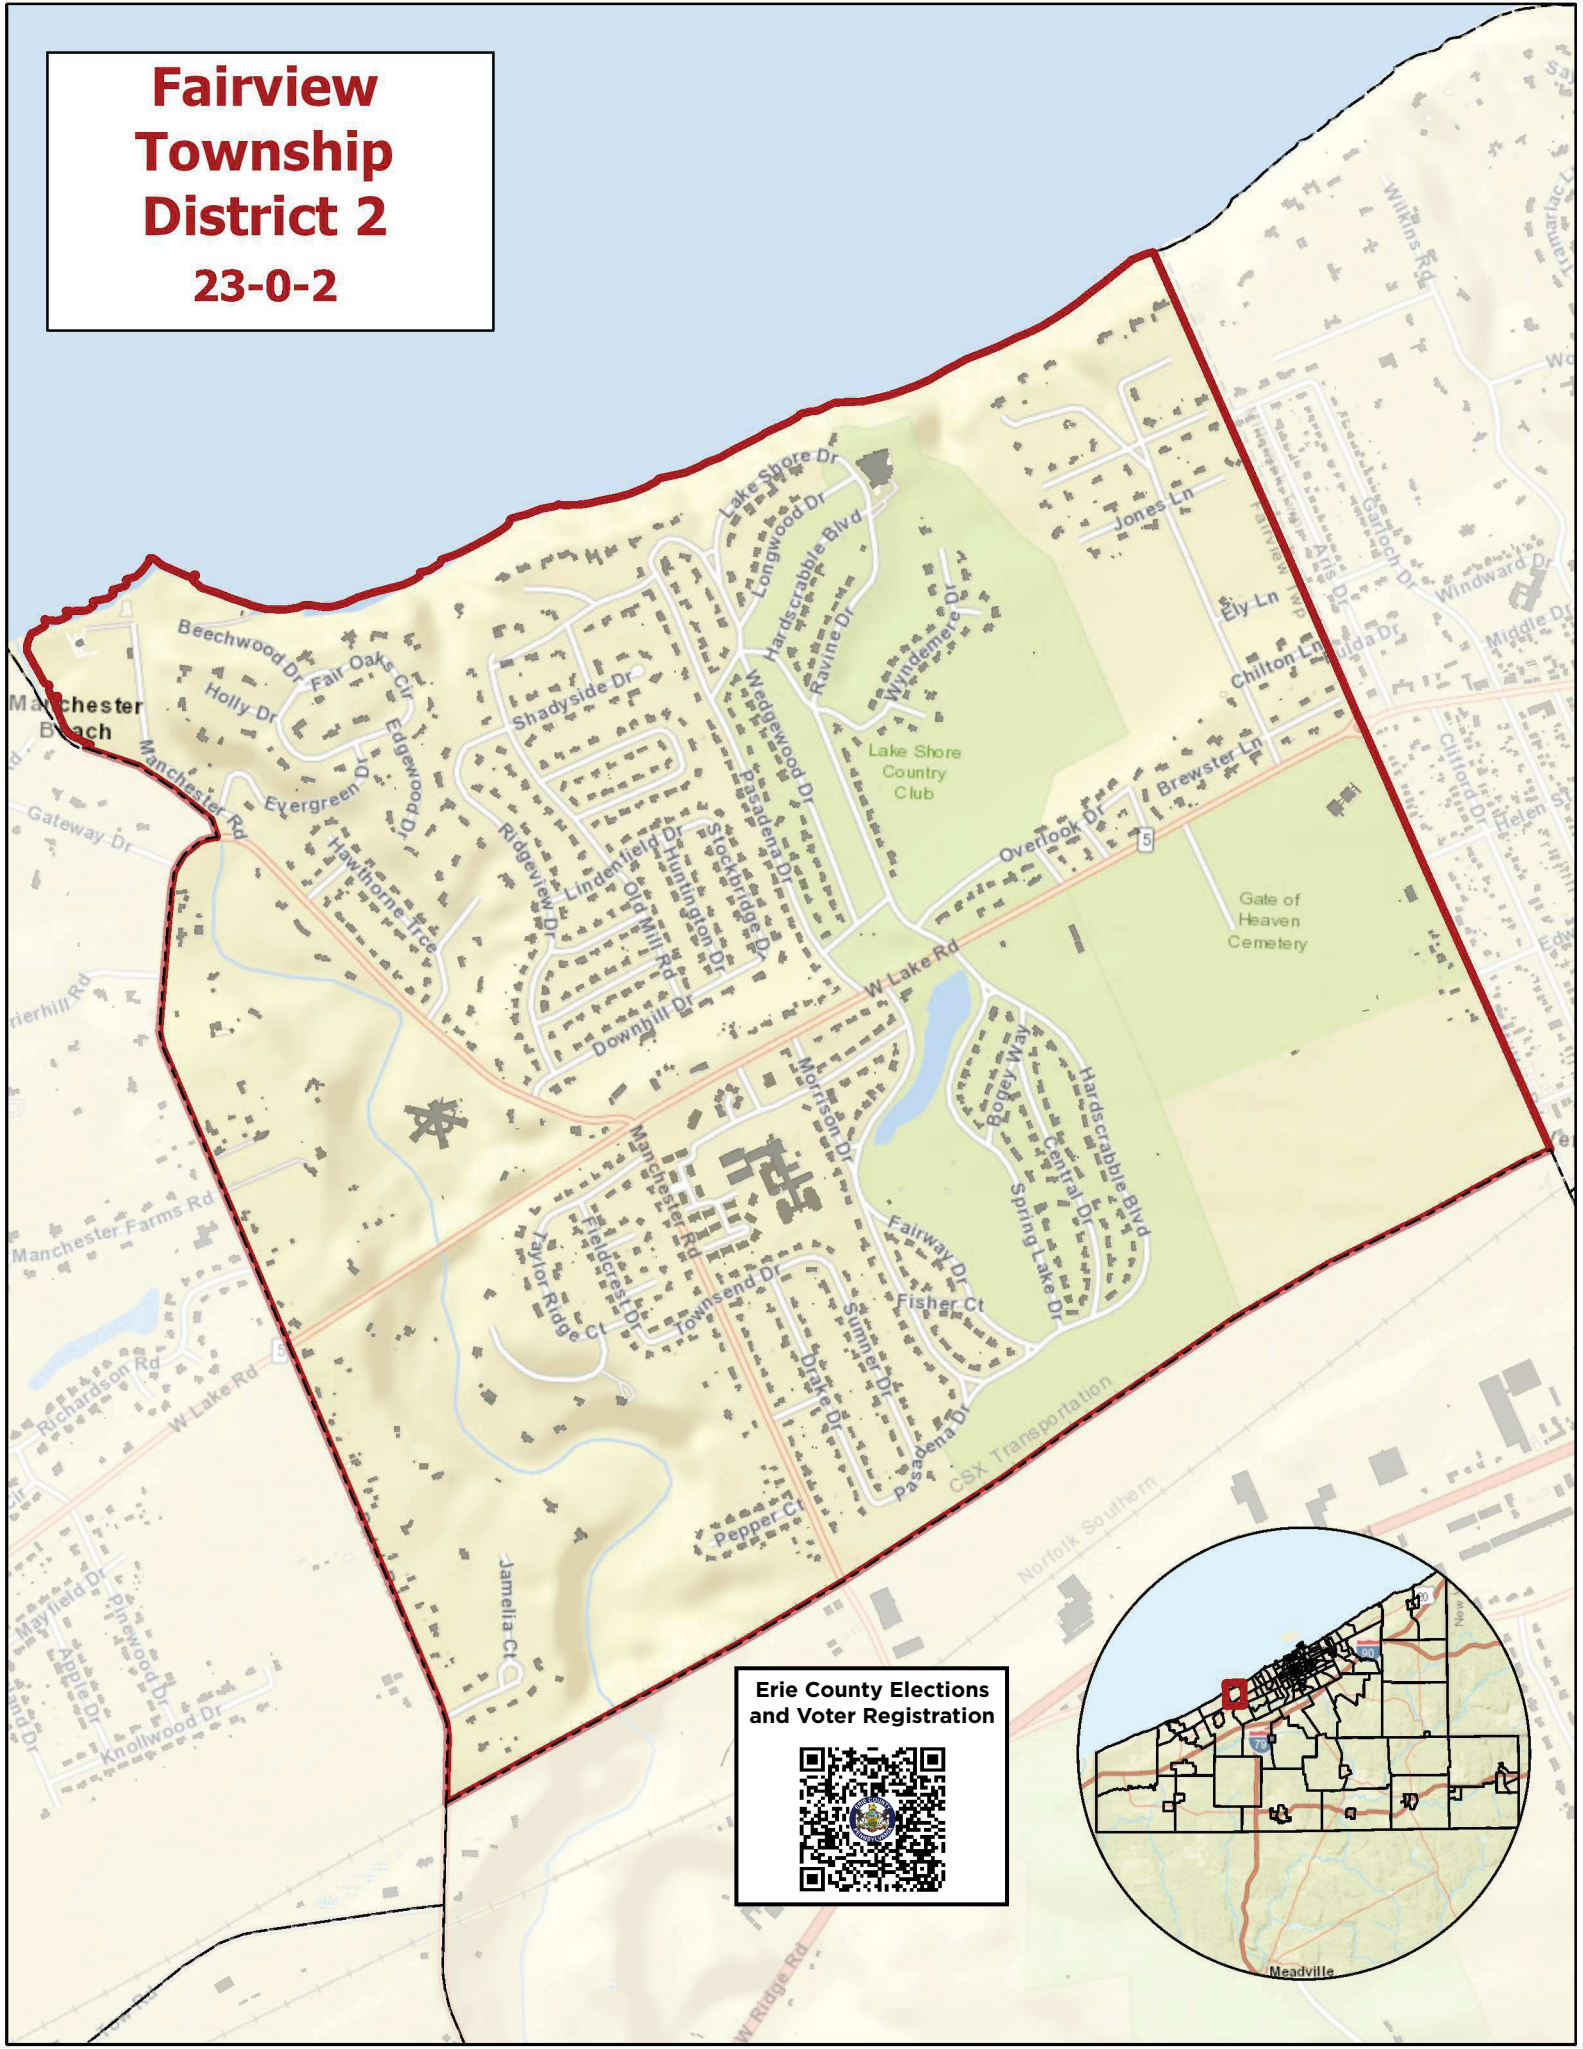

# Fairview Township District 2 23-0-2

**Erie County Elections  
and Voter Registration**