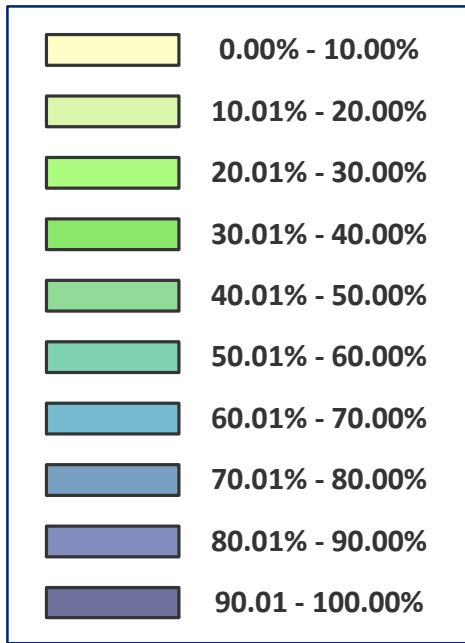

# COVID-19 Vaccinations By ZIP Code Population

Erie County, Pennsylvania  
Total Population: 269,728

*This map shows Erie County, PA residents fully vaccinated against COVID-19*