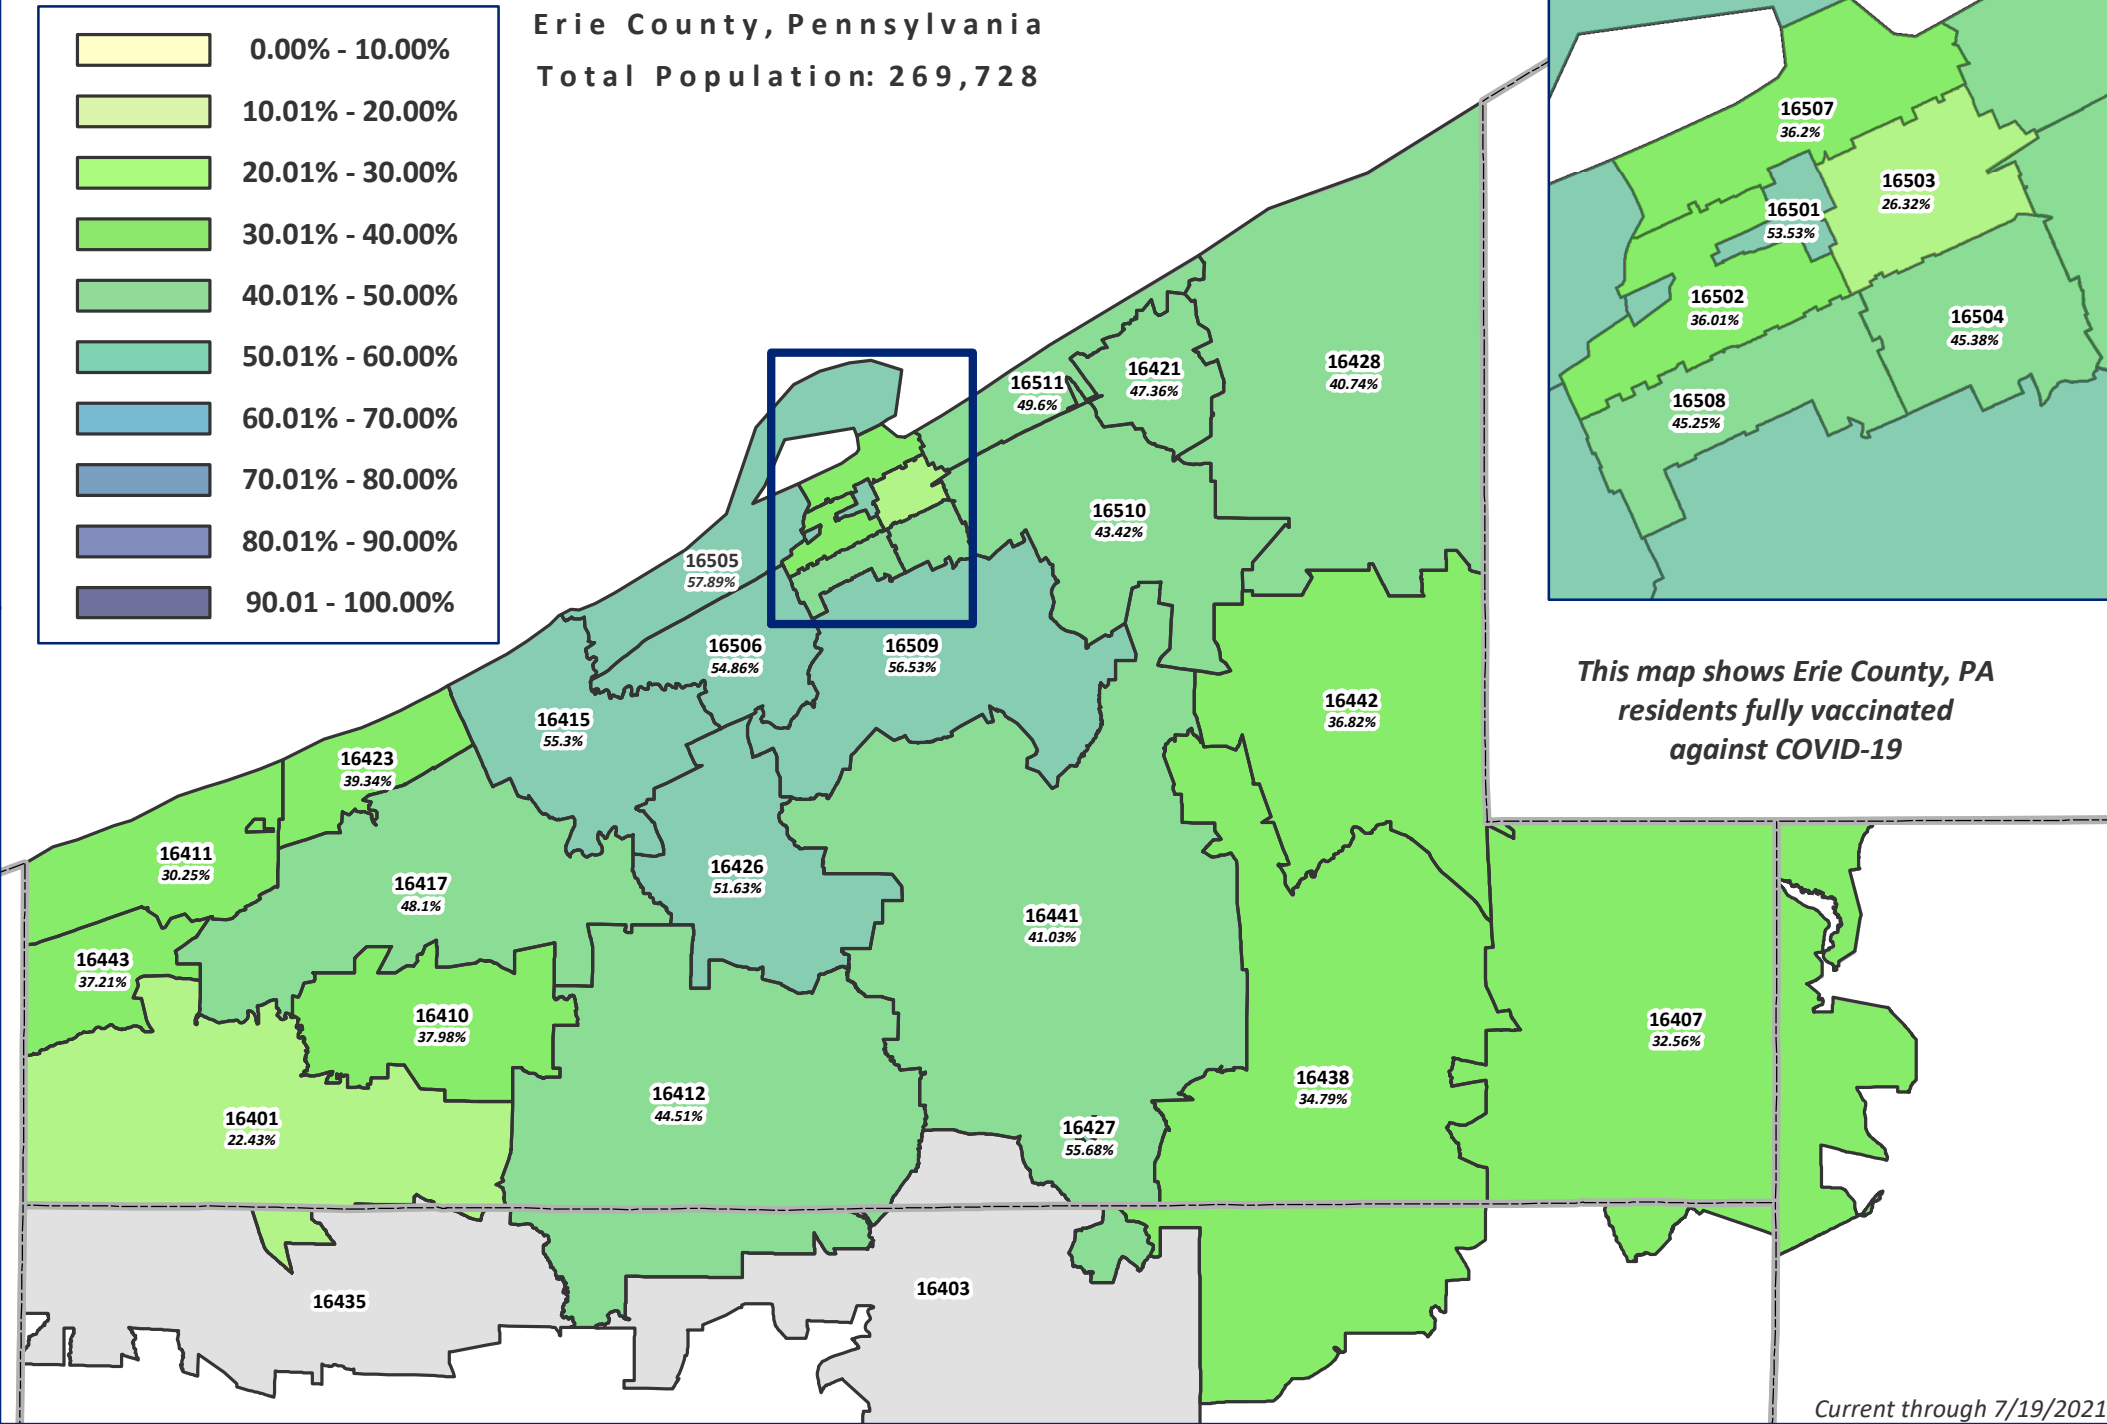

# COVID-19 Vaccinations By ZIP Code Population

Erie County, Pennsylvania  
Total Population: 269,728

*This map shows Erie County, PA residents fully vaccinated against COVID-19*