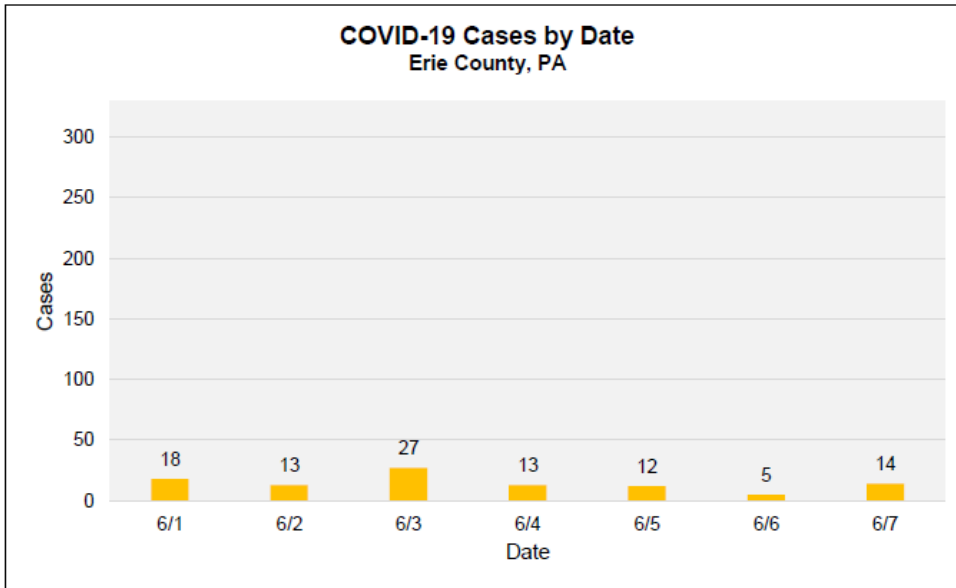

COVID-19 CASES

Public Health
Prevent. Promote. Protect.

7 Day Updates

Data up to date as of 10:00 PM 06/07/2021

DAILY CASE COUNT BREAKDOWN

Last week:
138 Cases

This week:
102 Cases

ZONE MAP DATA

ERIE COUNTY, PA COVID-19 CASES, 06/01 - 06/07, 2021

- ZONE 1 - 50 CASES (49%)
- ZONE 2 - 14 CASES (14%)
- ZONE 3 - 15 CASES (15%)
- ZONE 4 - 5 CASES (5%)
- ZONE 5 - 13 CASES (13%)

TOTAL = 102

ADDRESS INFORMATION IS MISSING FOR 5 CASES

Total population of Erie County, PA by Zone

Zone 1:	96,471 (35.5%)
Zone 2:	53,037 (19.5%)
Zone 3:	36,393 (13.4%)
Zone 4:	37,084 (13.6%)
Zone 5:	49,076 (18.0%)