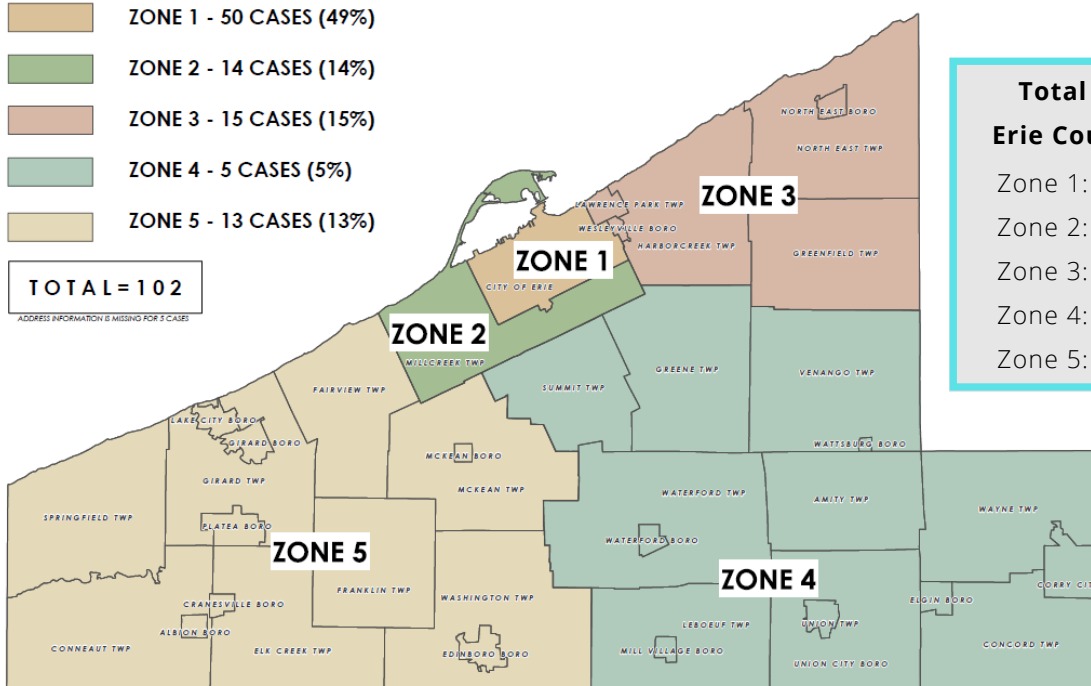

COVID-19 CASES

Public Health
Prevent. Promote. Protect.

7 Day Updates

Data up to date as of 10:00 PM 06/07/2021

DAILY CASE COUNT BREAKDOWN

Last week:
138 Cases

This week:
102 Cases

ZONE MAP DATA

ERIE COUNTY, PA COVID-19 CASES, 06/01 - 06/07, 2021

- ZONE 1 - 50 CASES (49%)
- ZONE 2 - 14 CASES (14%)
- ZONE 3 - 15 CASES (15%)
- ZONE 4 - 5 CASES (5%)
- ZONE 5 - 13 CASES (13%)

TOTAL = 102

ADDRESS INFORMATION IS MISSING FOR 5 CASES

Total population of Erie County, PA by Zone

Zone 1:	96,471 (35.5%)
Zone 2:	53,037 (19.5%)
Zone 3:	36,393 (13.4%)
Zone 4:	37,084 (13.6%)
Zone 5:	49,076 (18.0%)