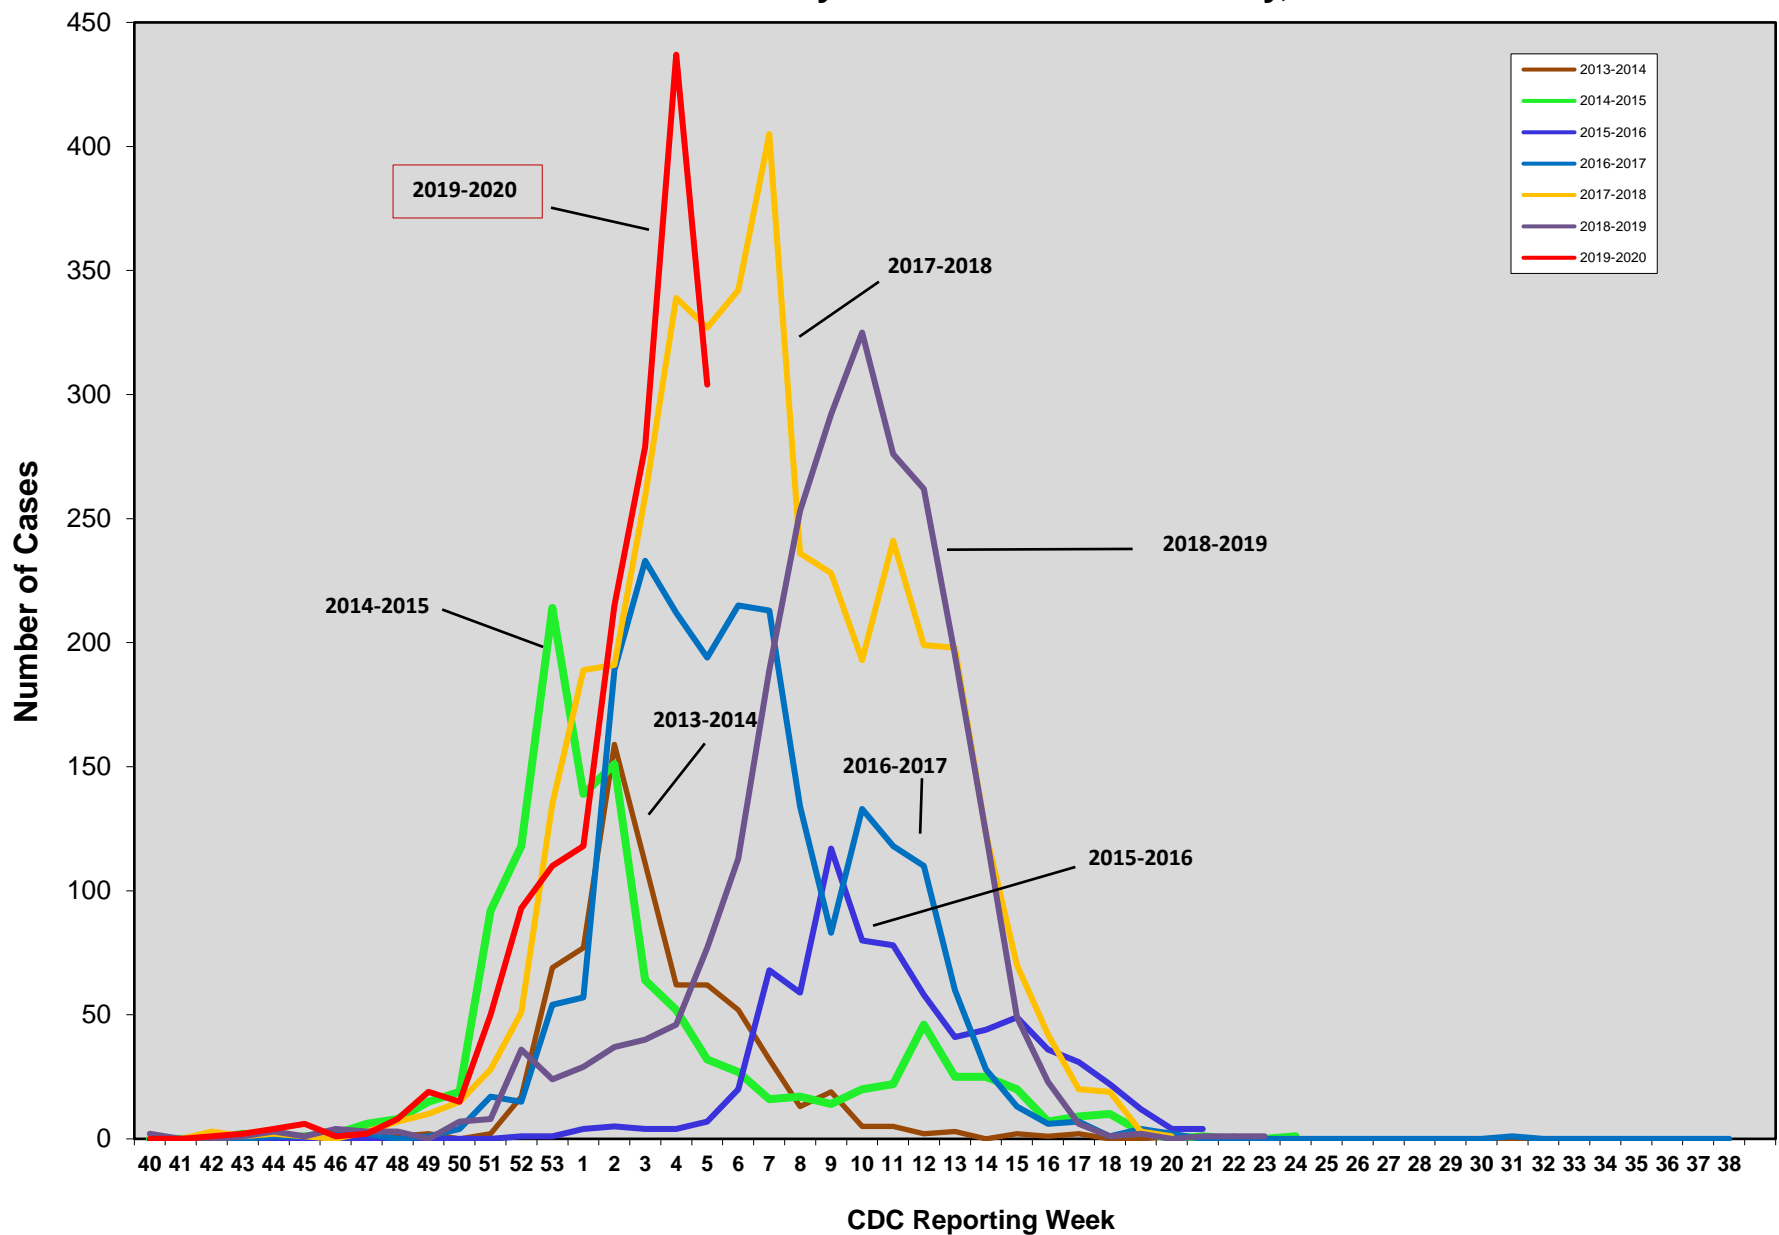

## Influenza Cases by Season      Erie County, PA

All flu types

Erie County Department of Health  
VB