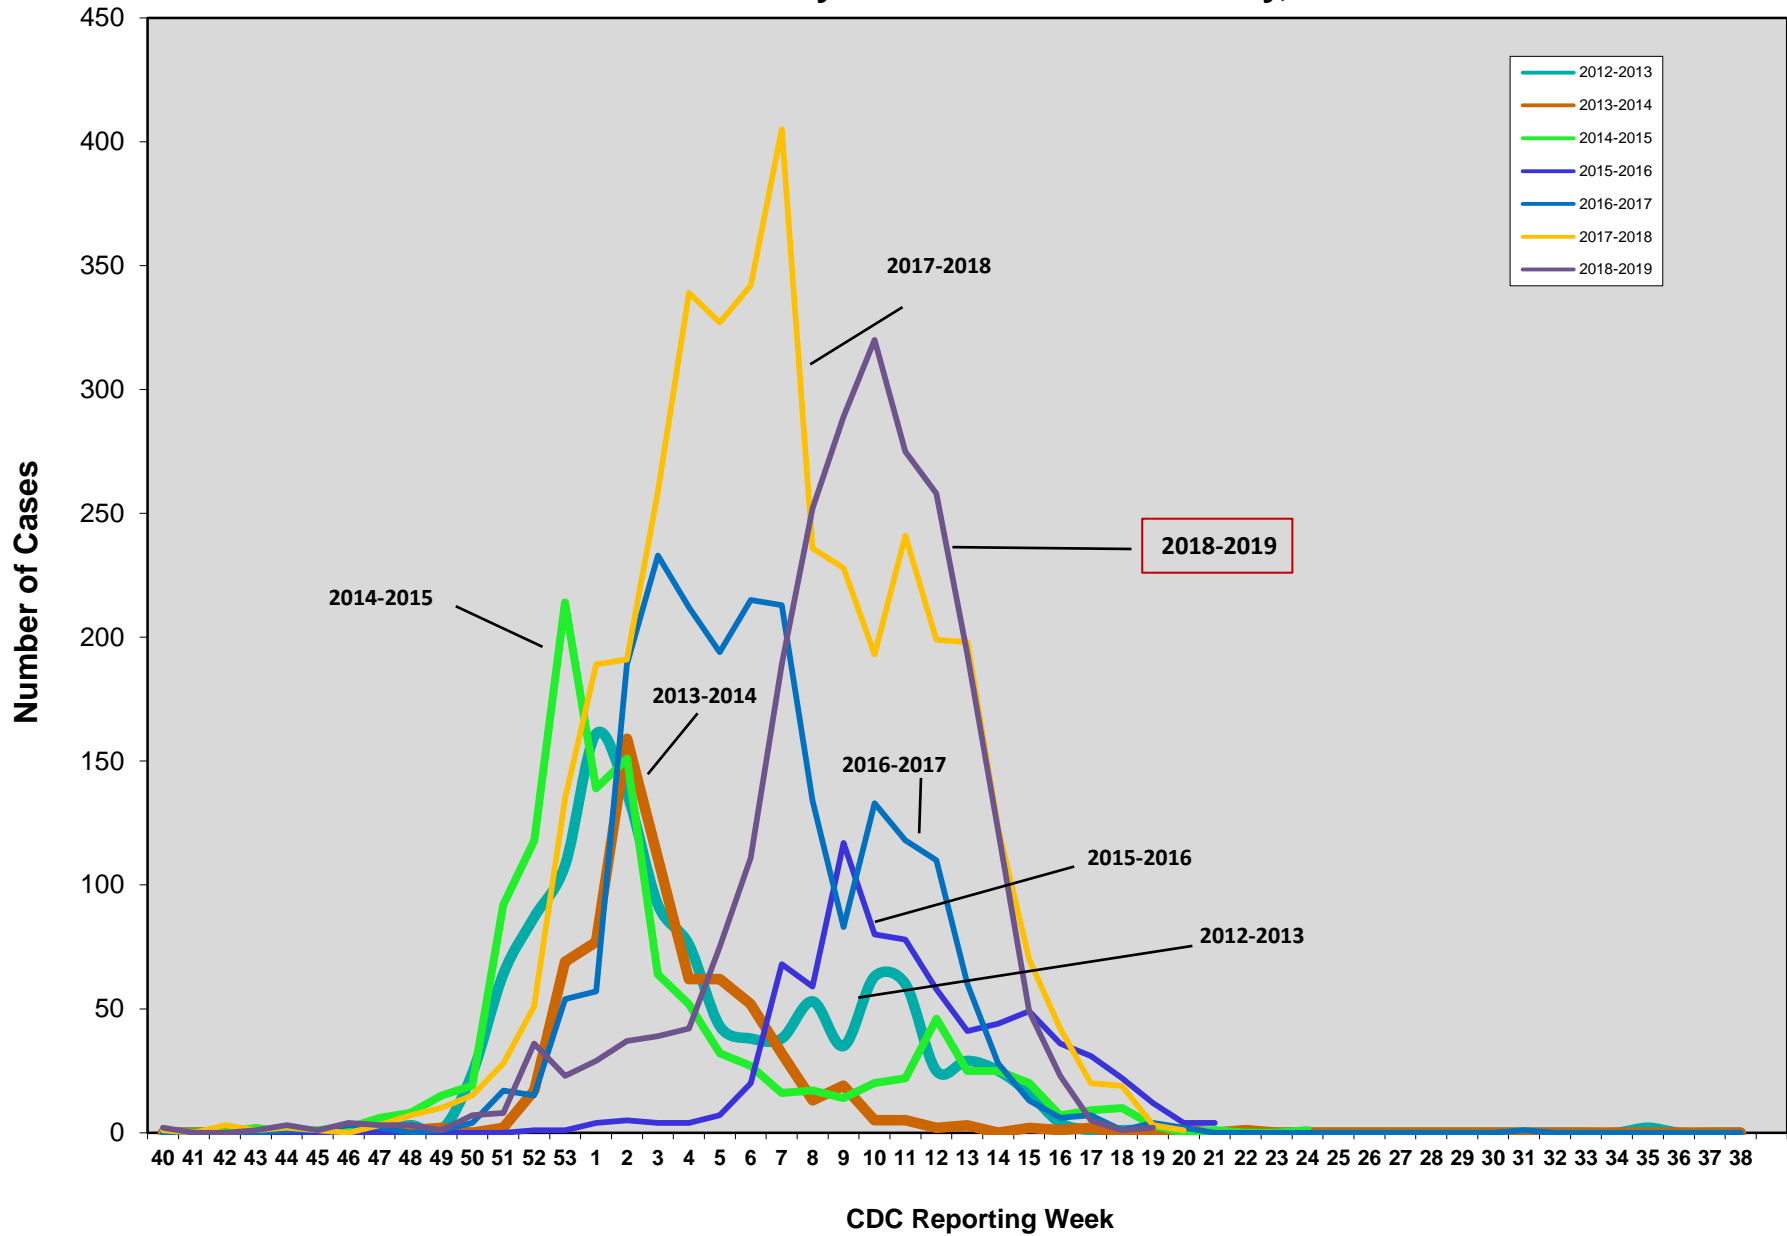

# Influenza Cases by Season Erie County, PA

All flu types

Erie County Department of Health  
VB