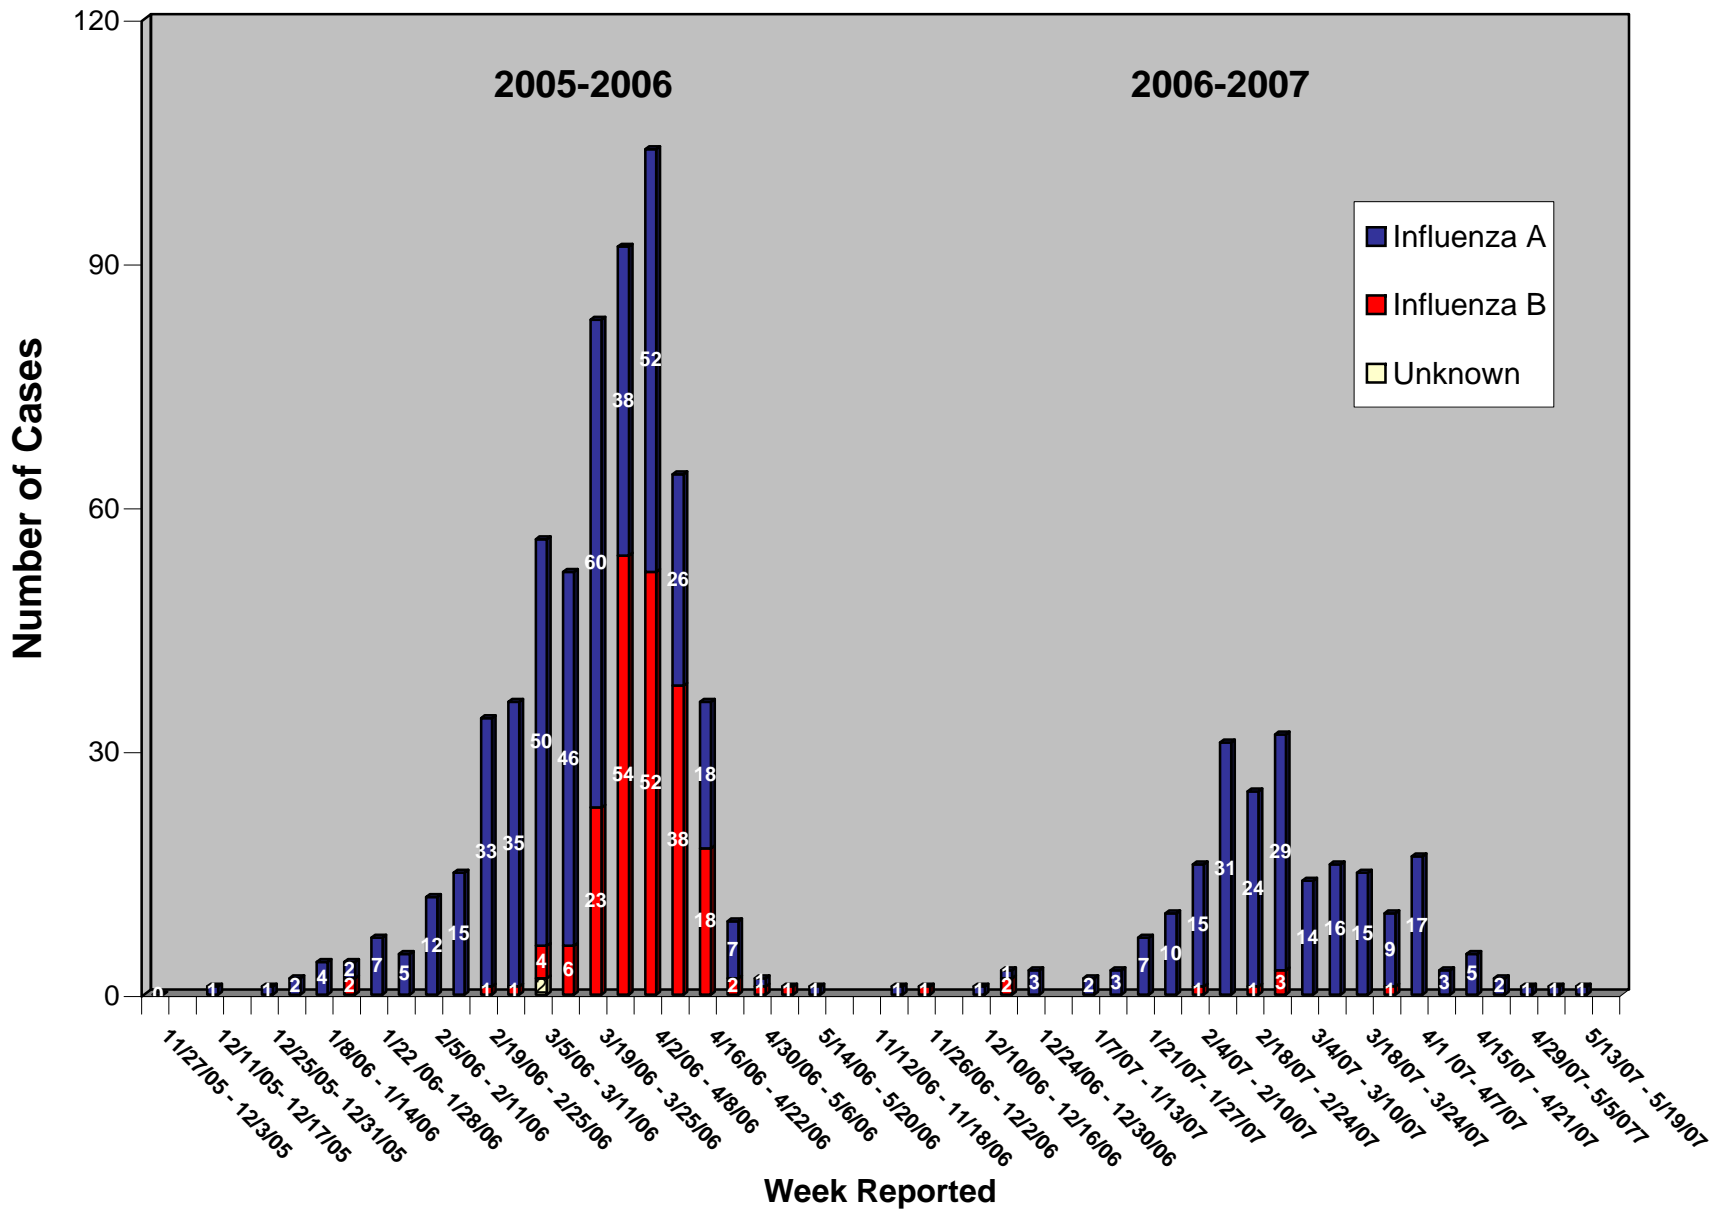

# Influenza Cases

# Erie County, PA

\*Confirmed and suspected laboratory reported cases  
Erie County residents