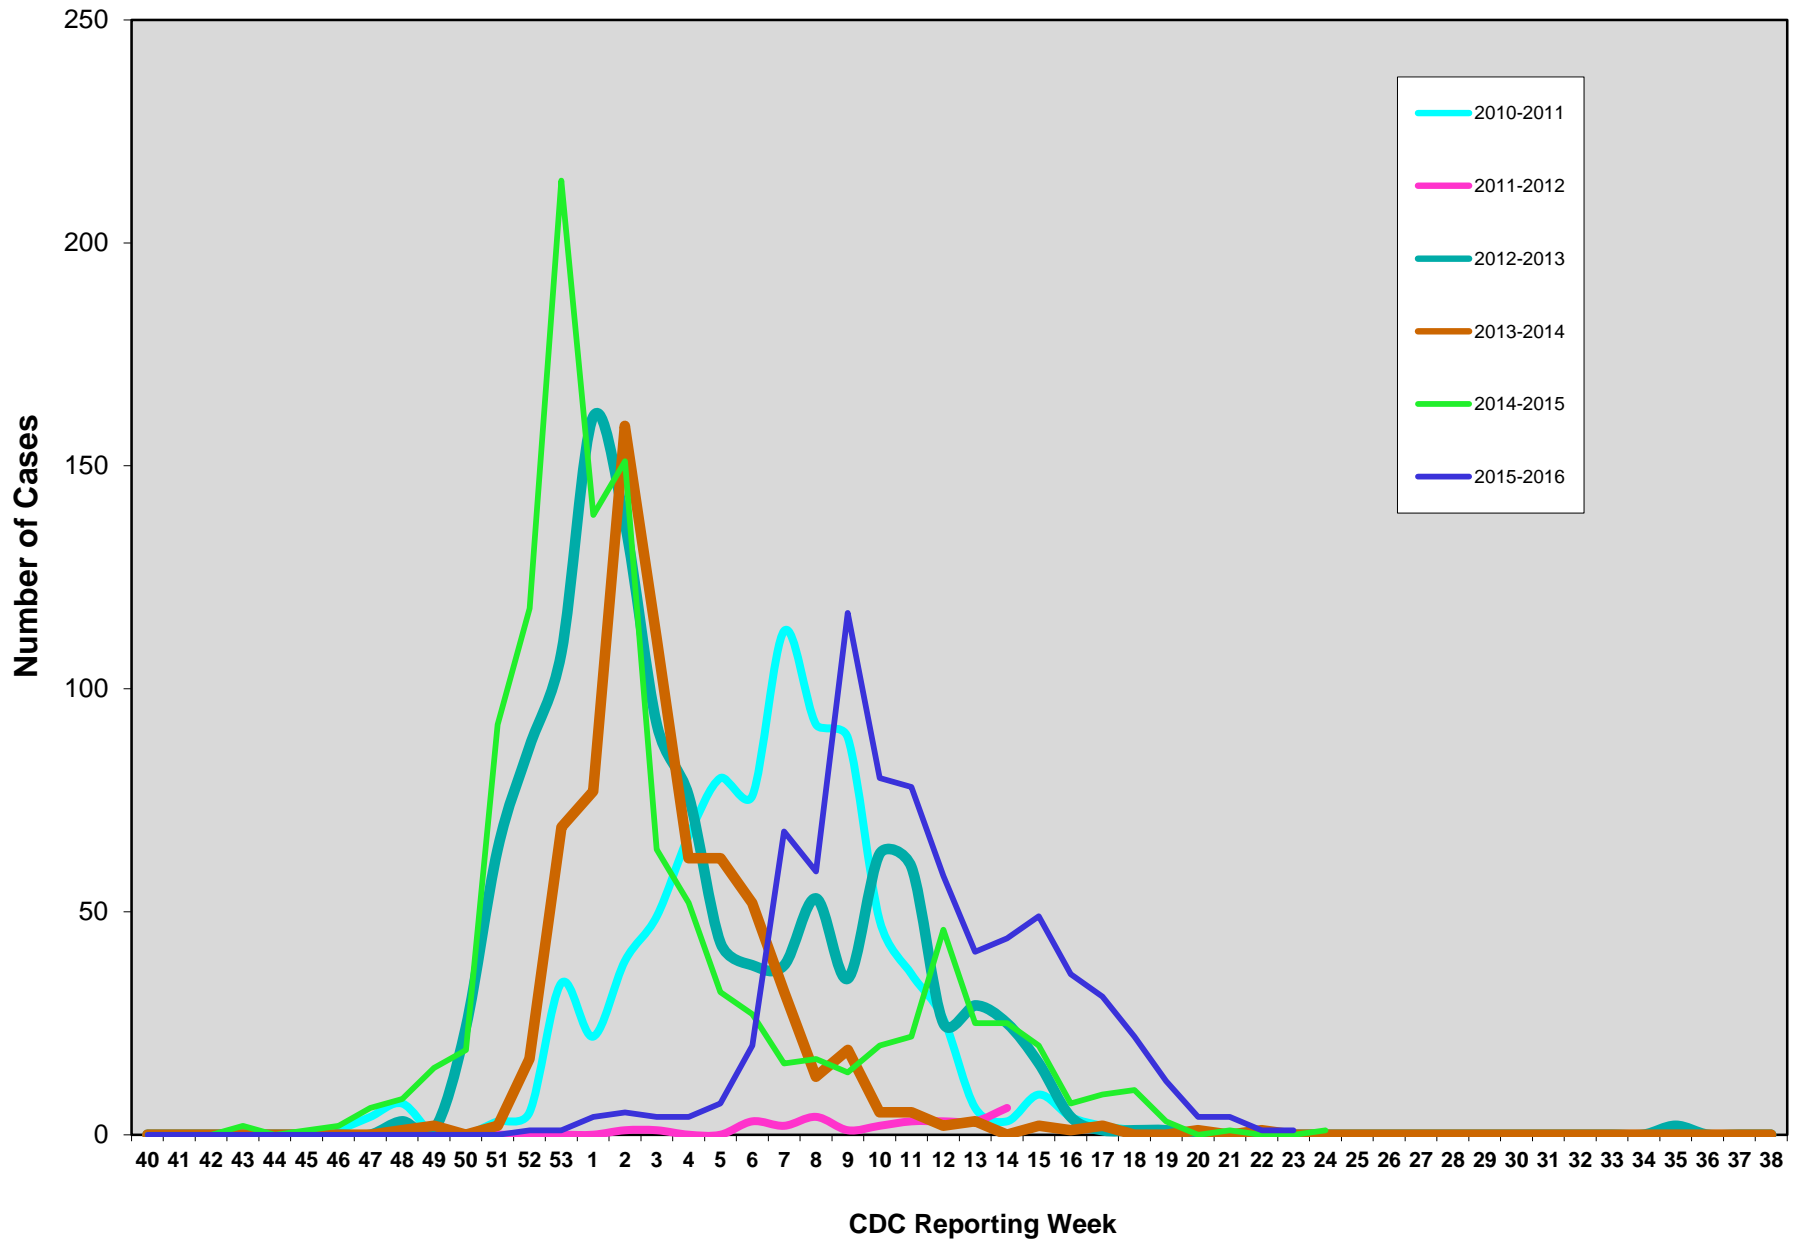

Influenza Cases by Season

Erie County, PA

All flu types

ECDH