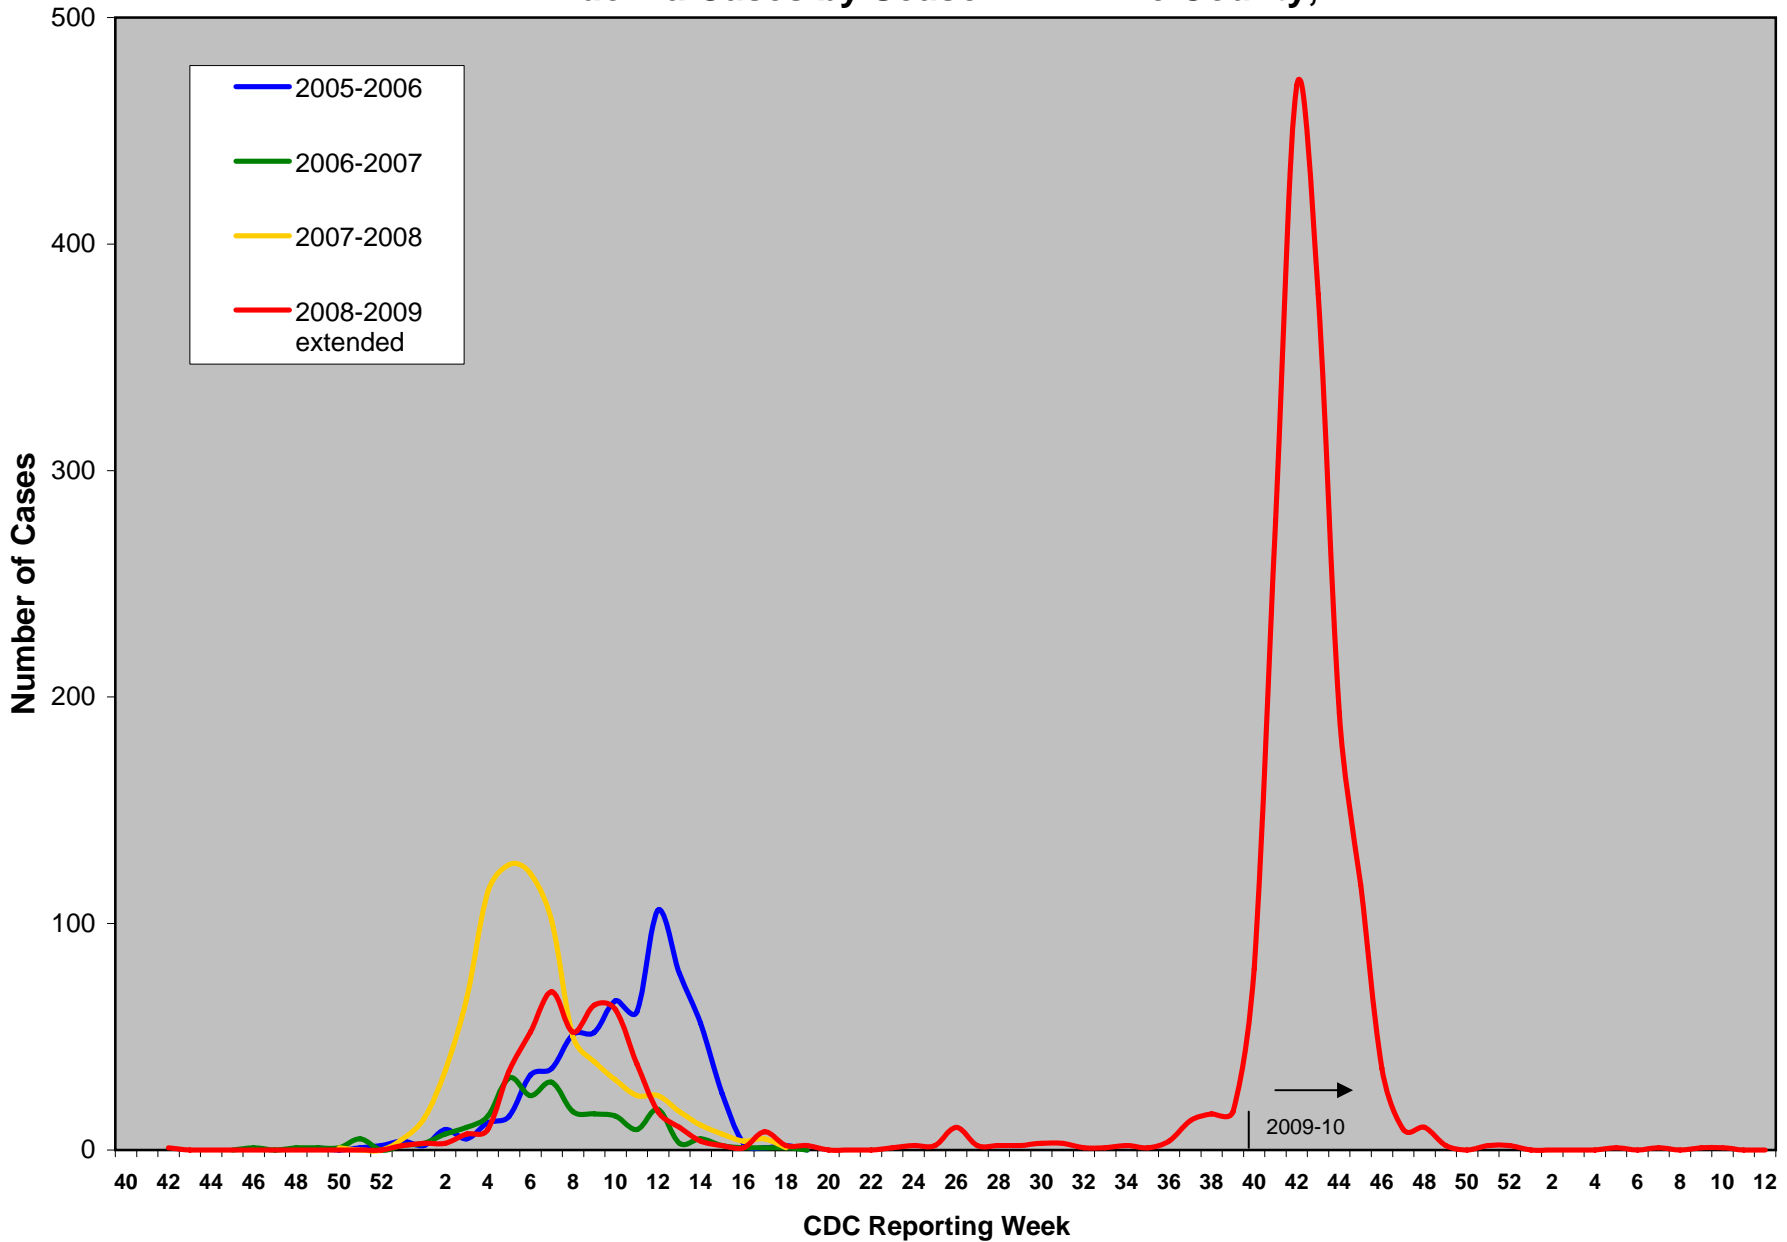

# Influenza Cases by Season Erie County, PA

Laboratory confirmed and probable reported cases; All flu types  
Erie County residents only

ECDH  
VBukowski