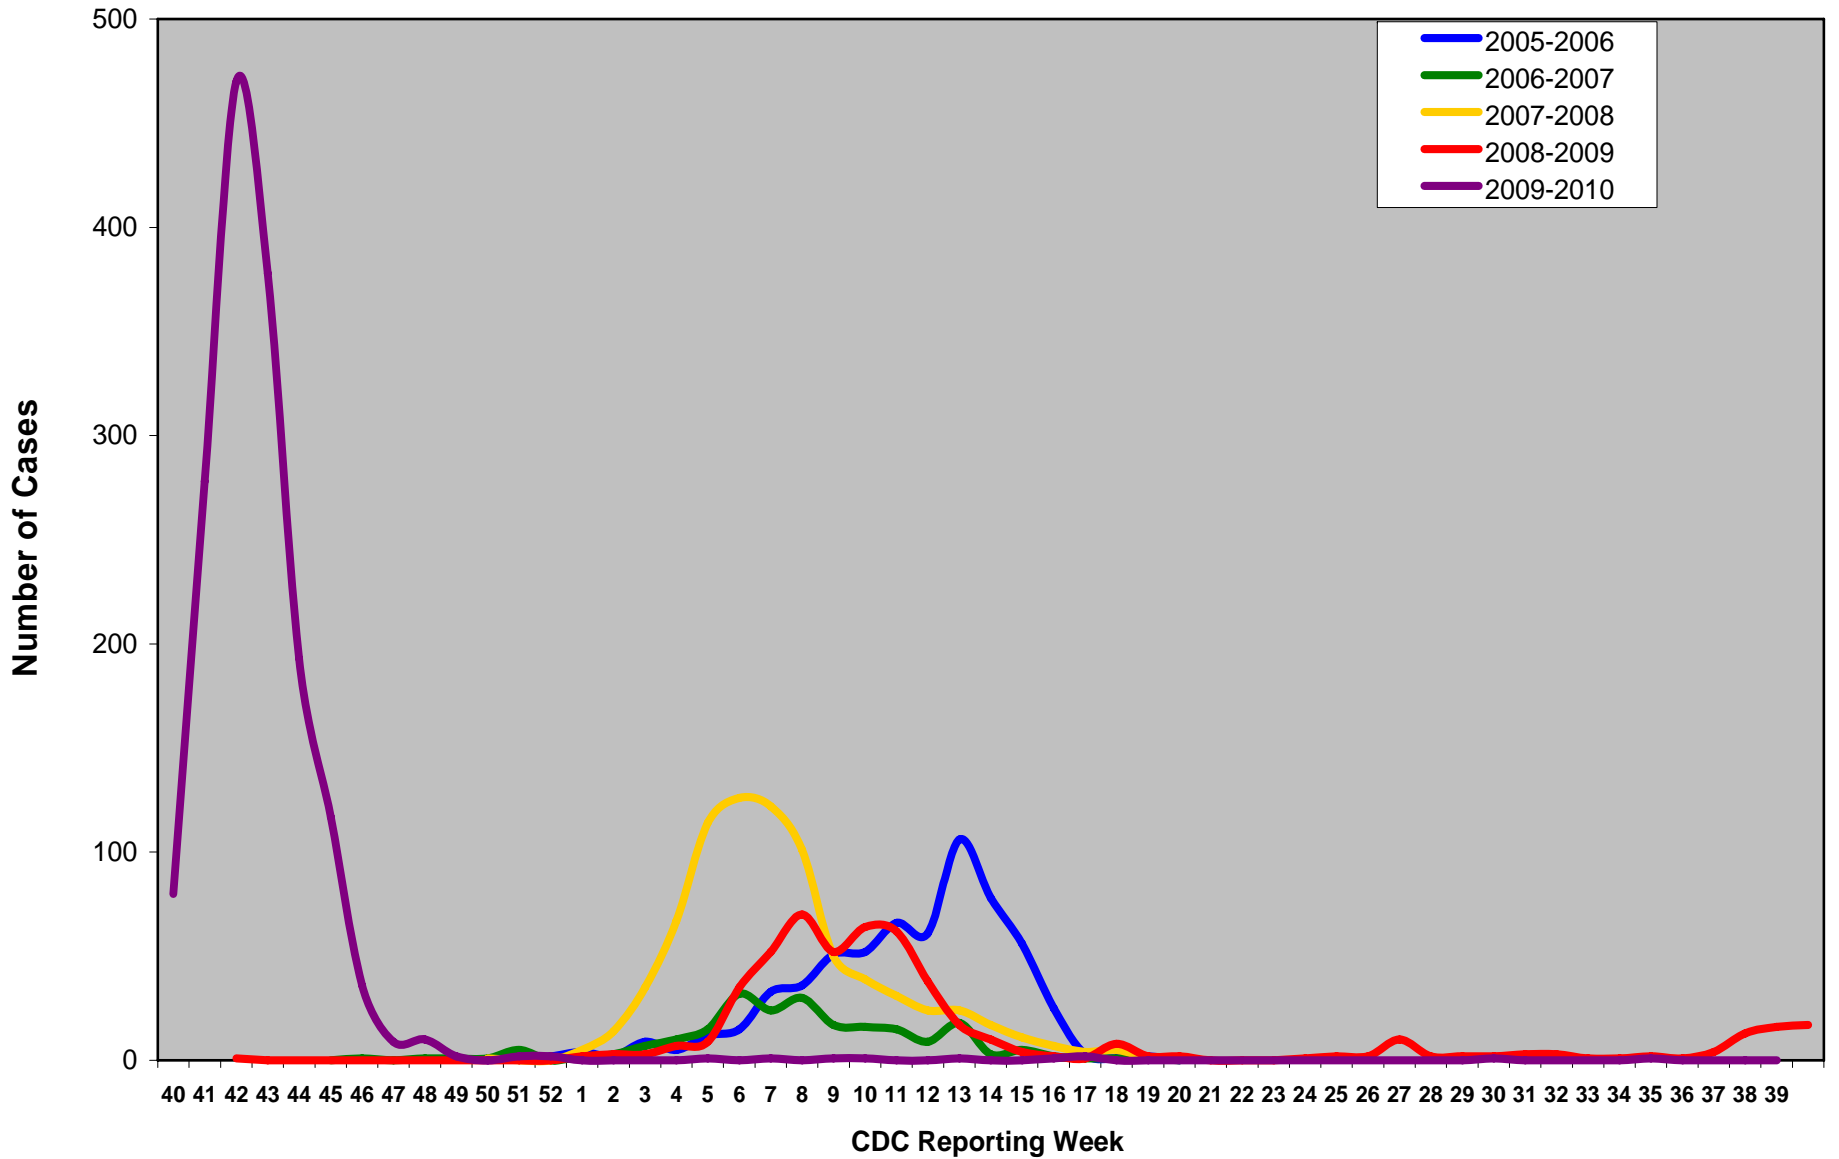

# Influenza Cases by Season Erie County, PA

Laboratory confirmed and probable reported cases; All flu types  
Erie County residents only

ECDH  
VBukowski