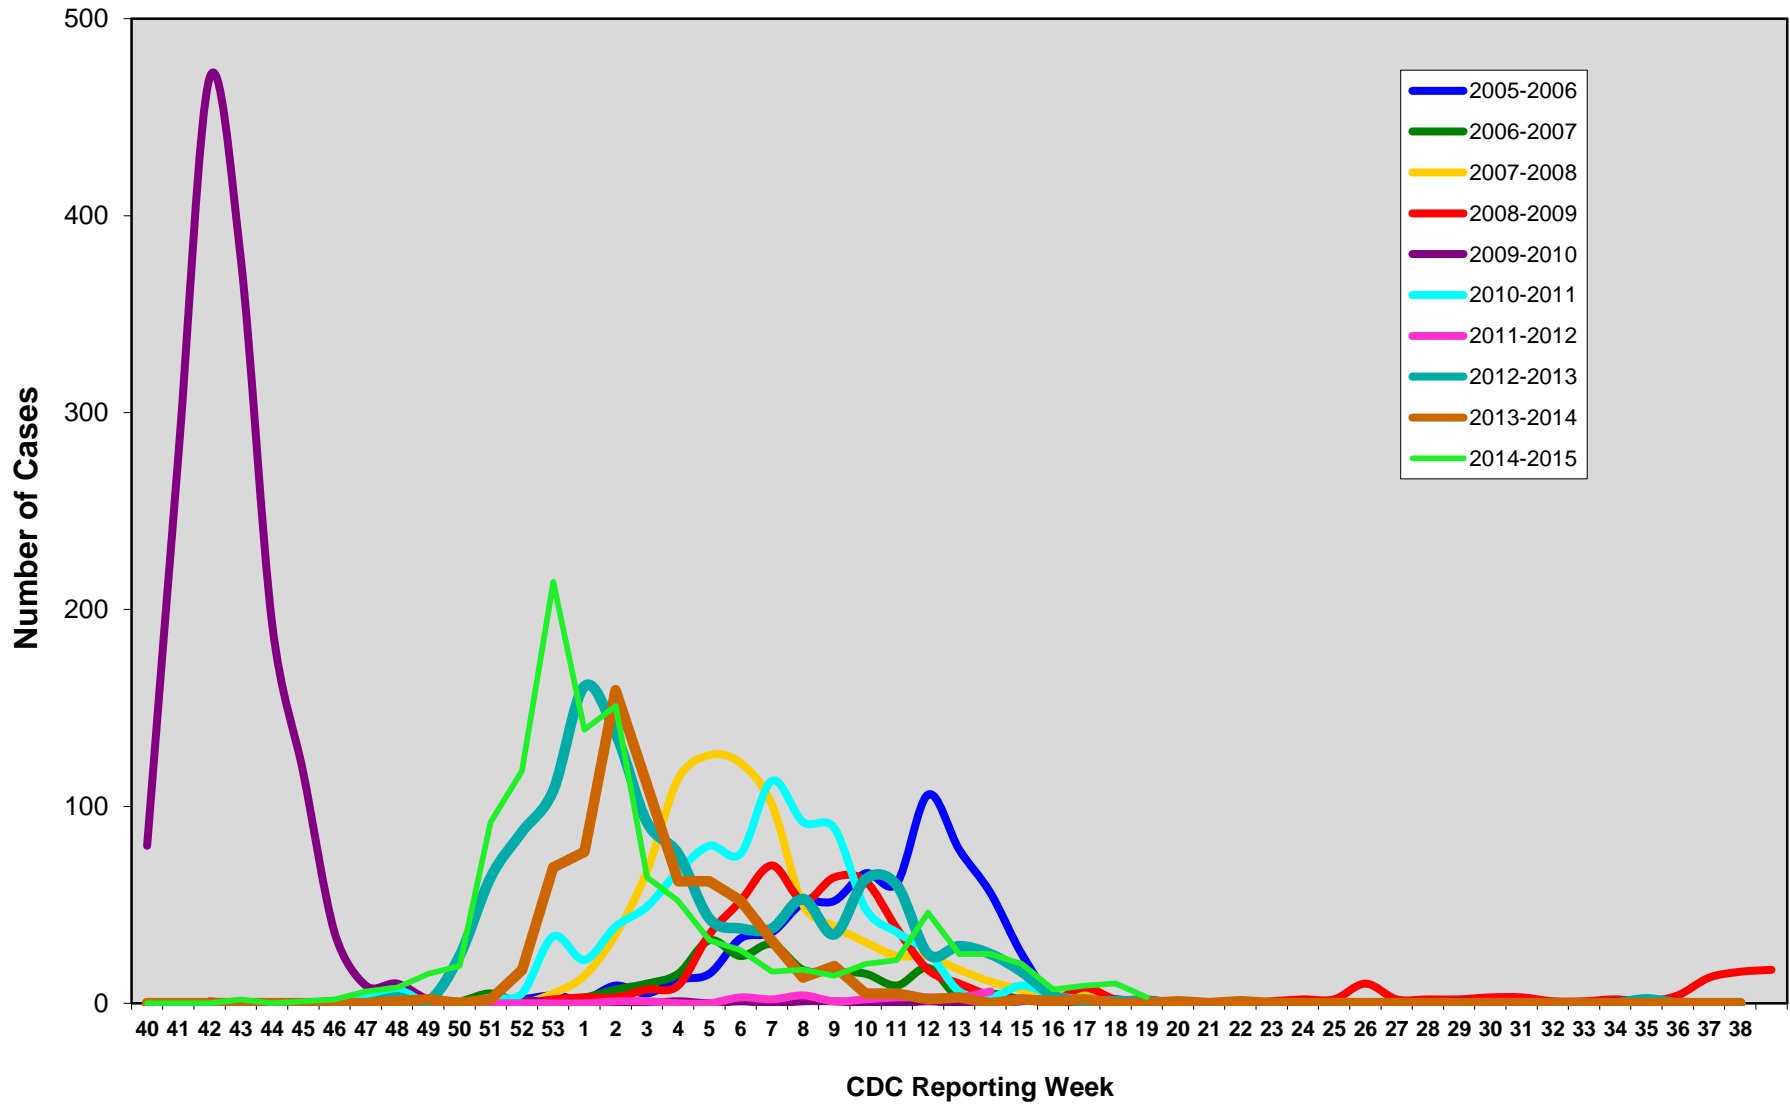

Influenza Cases by Season

Erie County, PA

Laboratory confirmed or suspect reported cases; All flu types