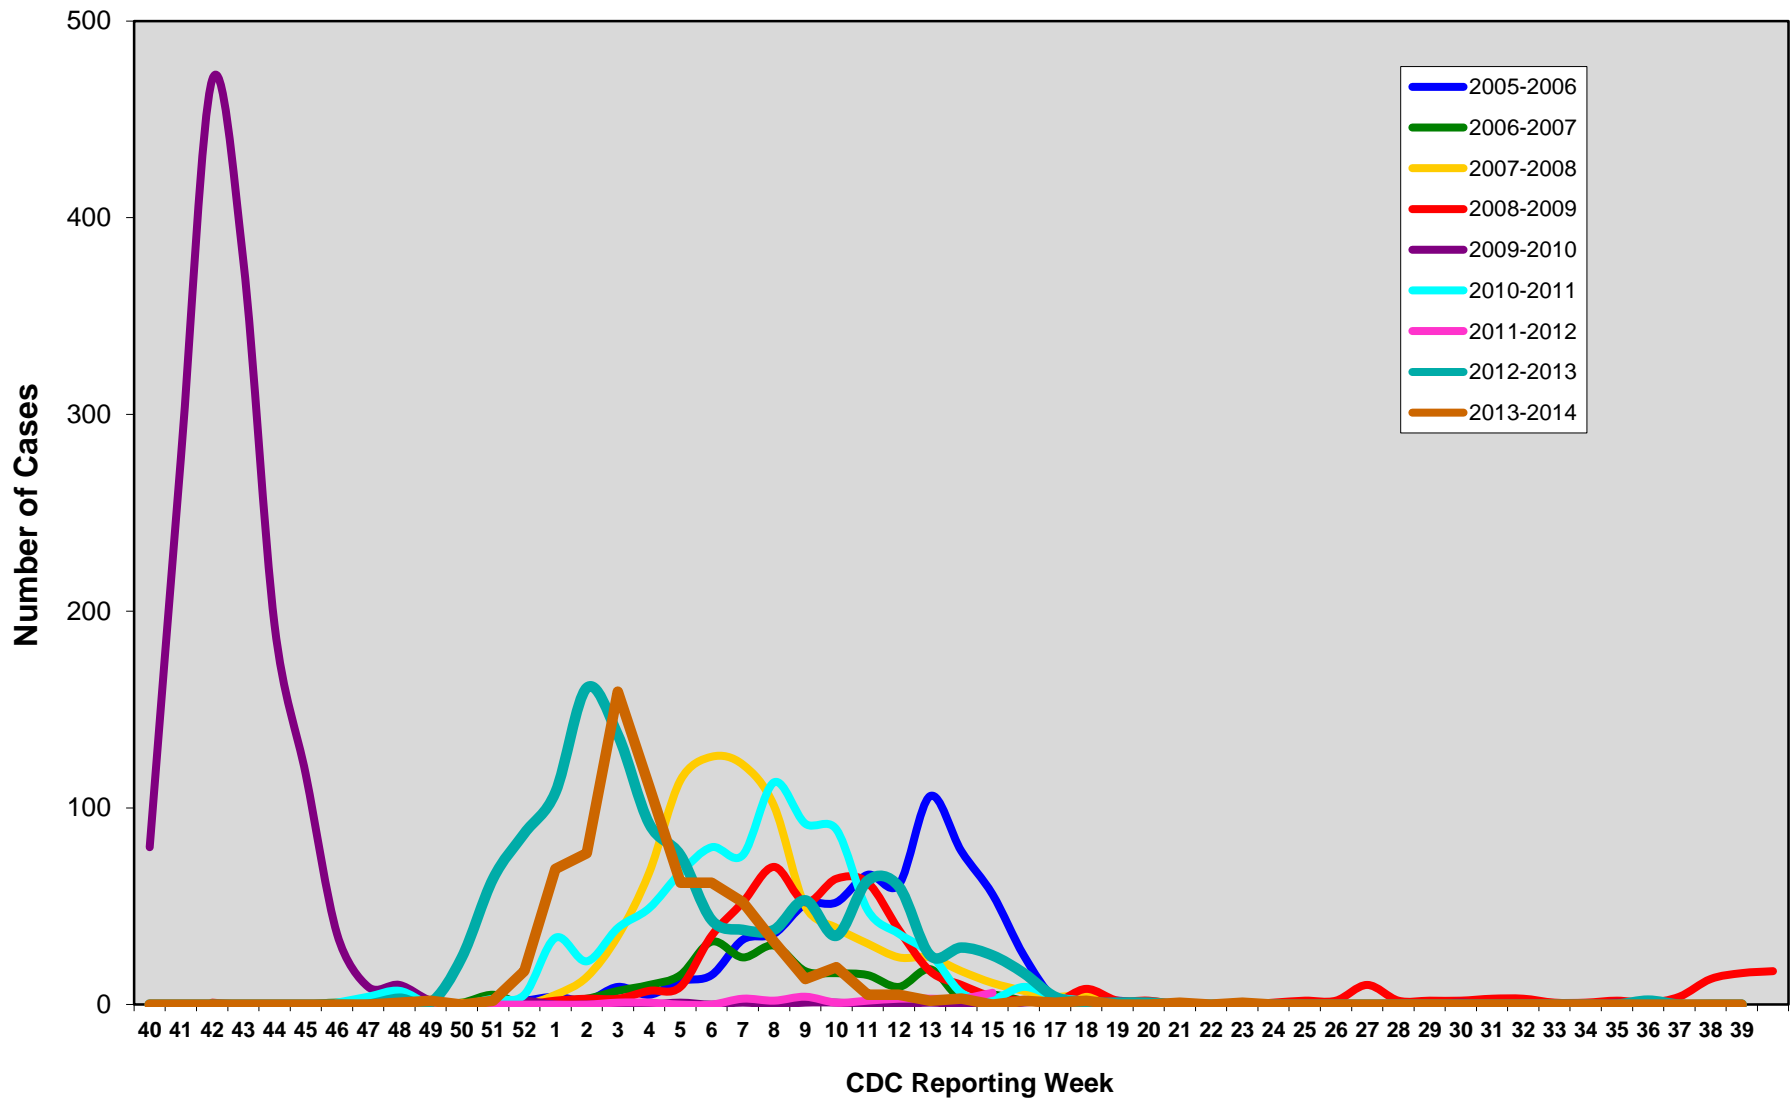

Influenza Cases by Season Erie County, PA

Laboratory confirmed or suspect reported cases; All flu types