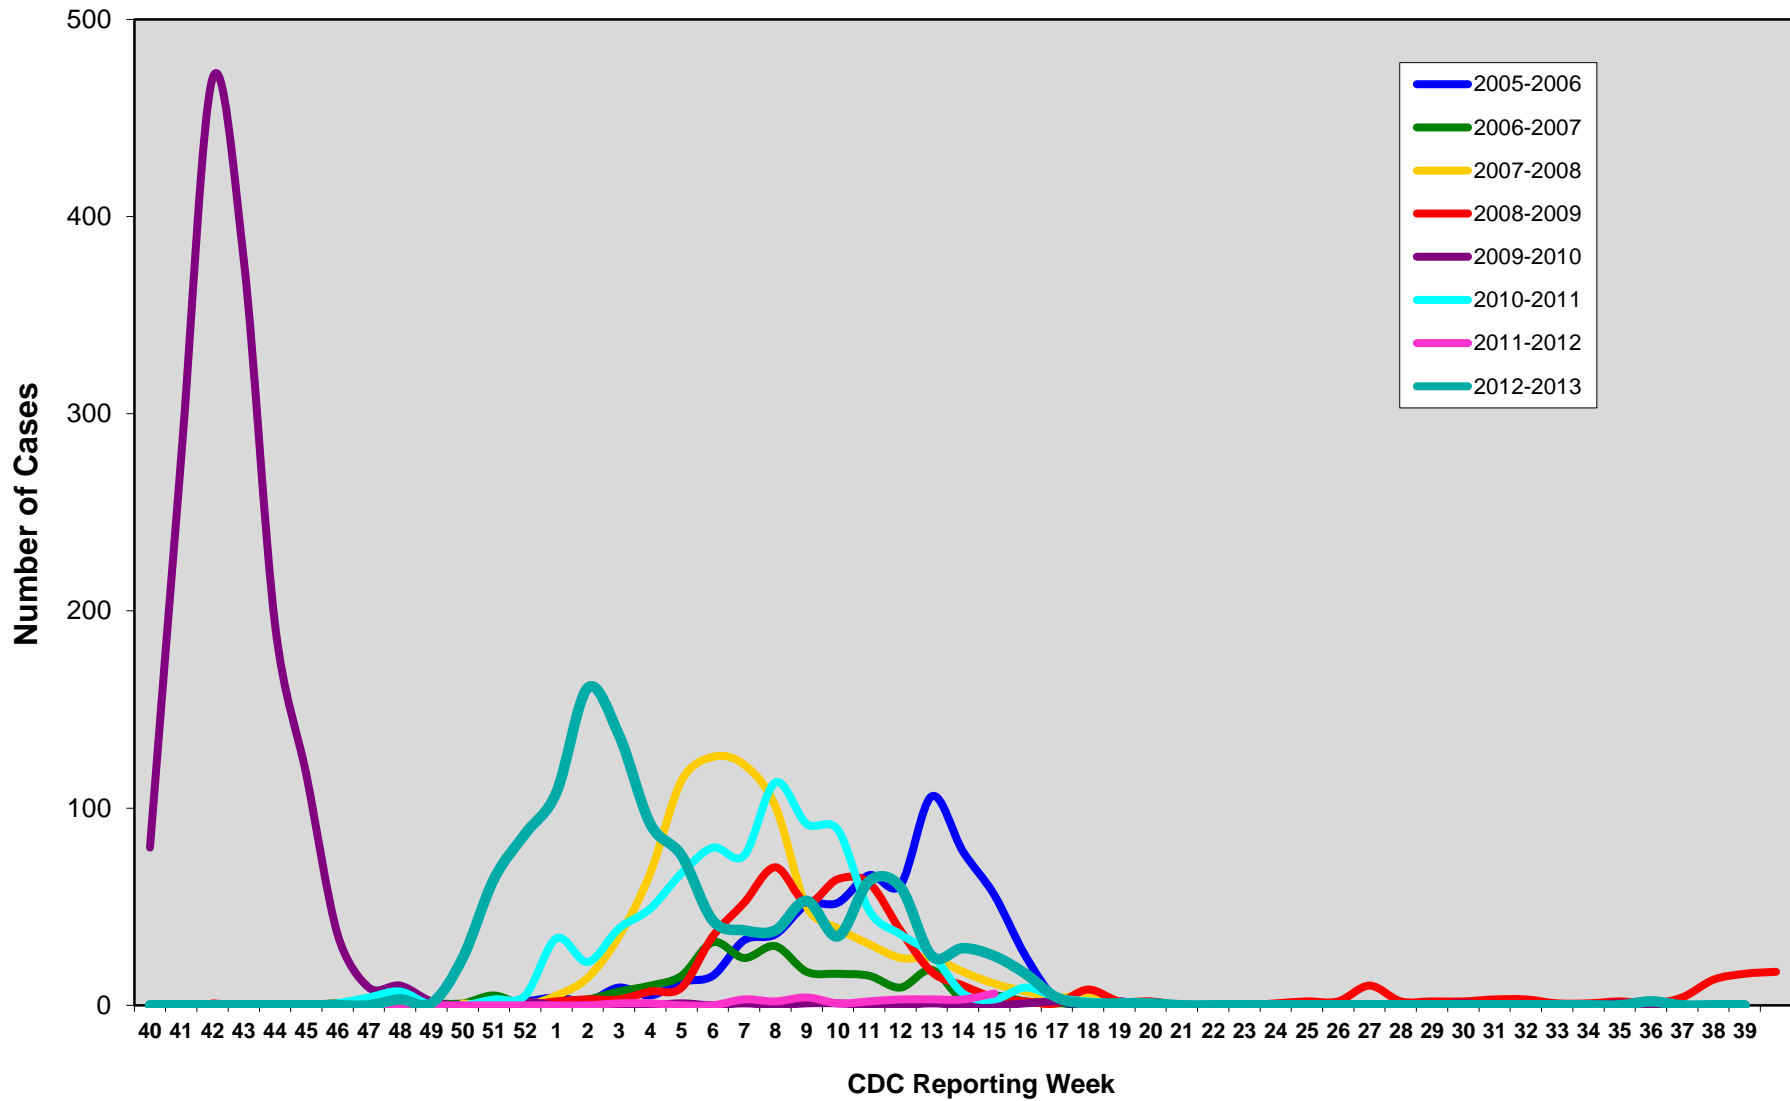

Influenza Cases by Season

Erie County, PA

Laboratory confirmed, probable, or suspect reported cases; All flu types
Erie County residents only

ECDH
VBukowski