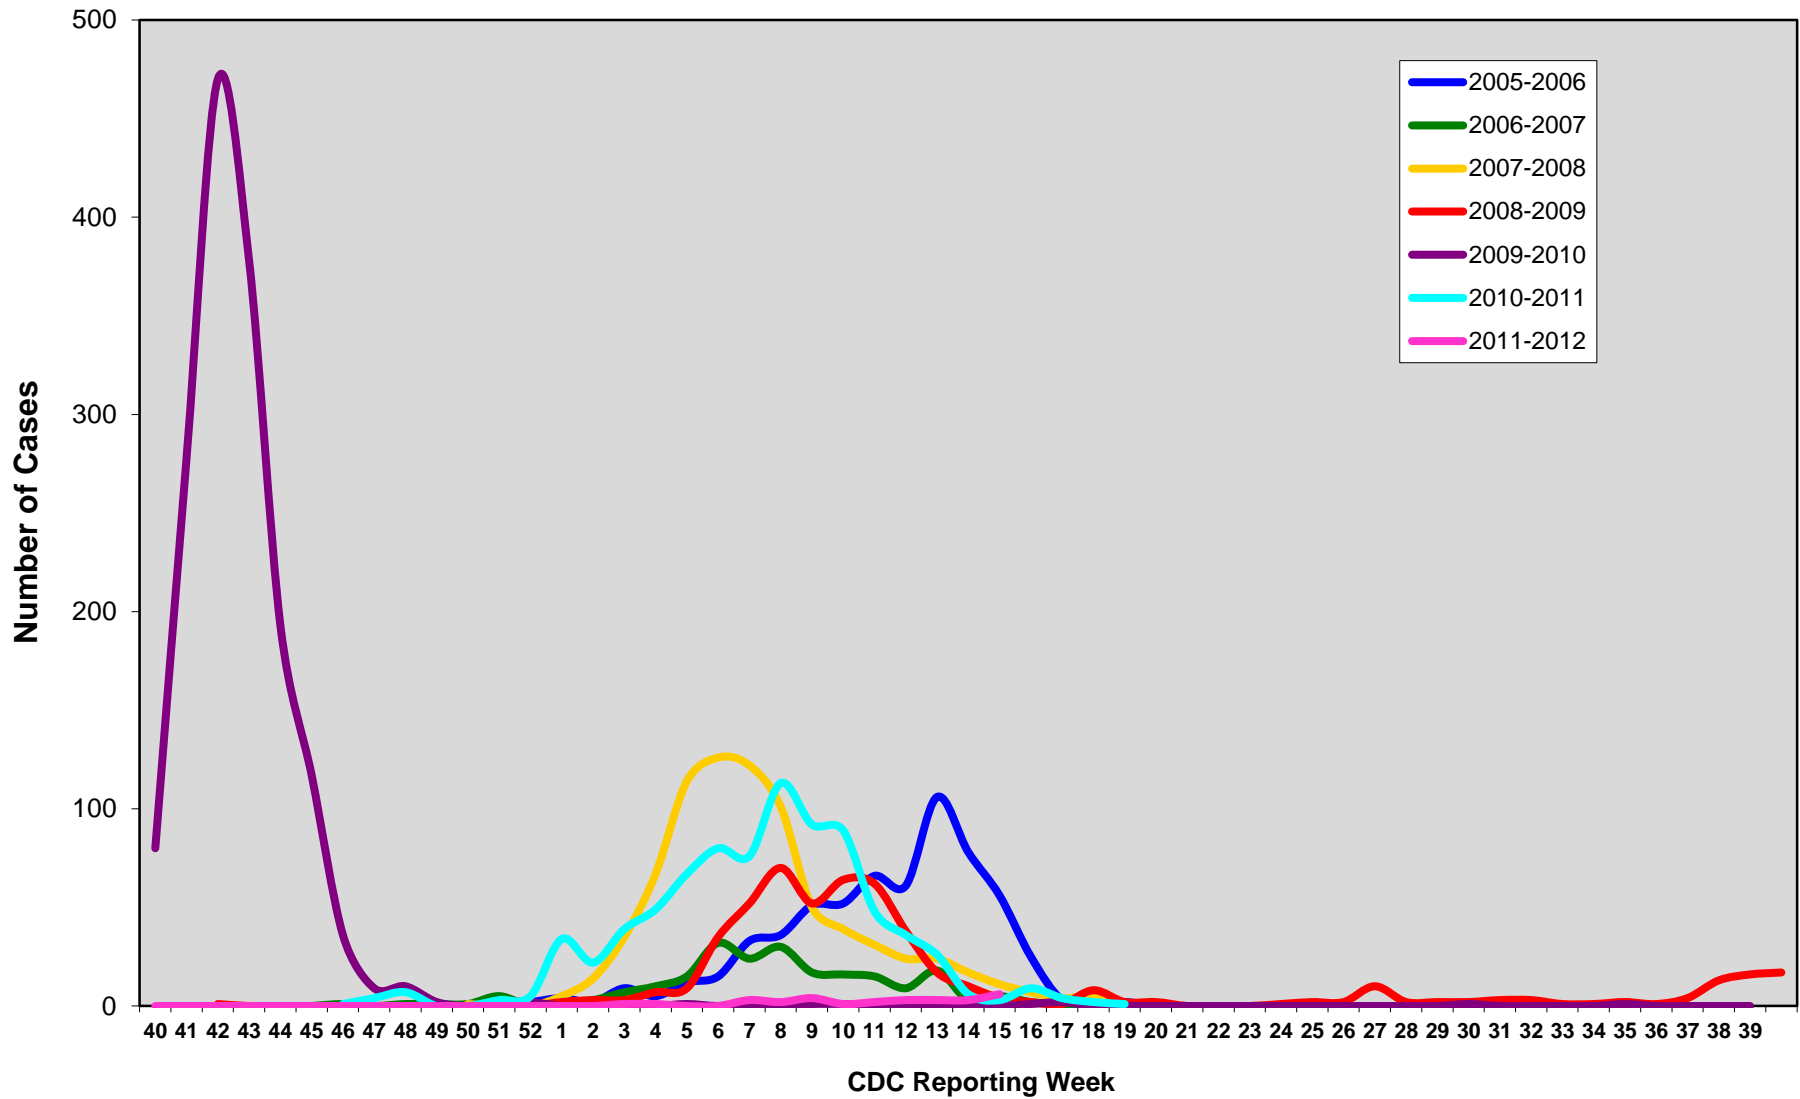

Influenza Cases by Season Erie County, PA

Laboratory confirmed, probable, or suspect reported cases; All flu types
Erie County residents only