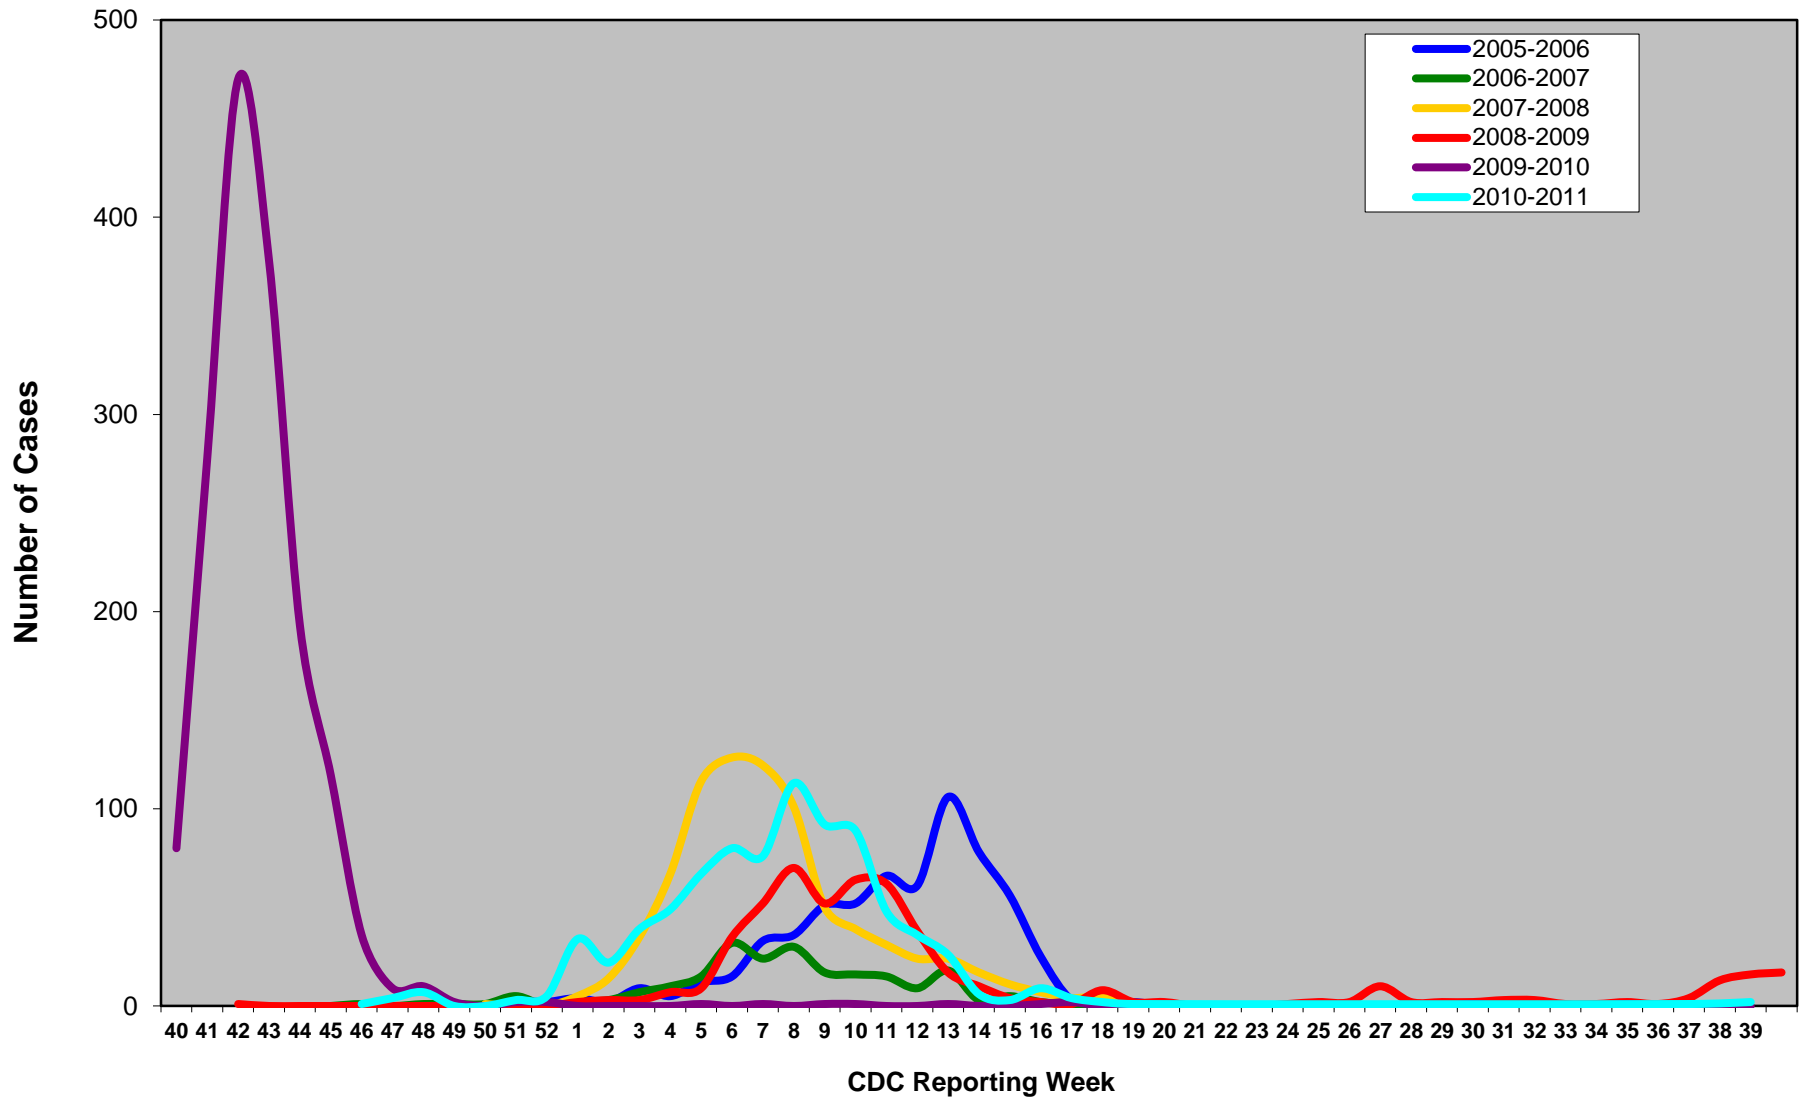

Influenza Cases by Season Erie County, PA

Laboratory confirmed, probable, or suspect reported cases; All flu types
Erie County residents only

ECDH
VBukowski