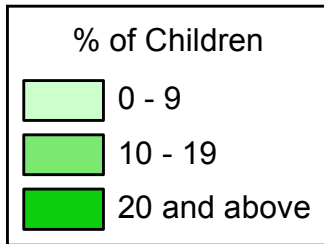

Percent of Children Under 18 Years Living Below the Poverty Level Erie County Municipalities, 2010-2014

24.5% for Erie County