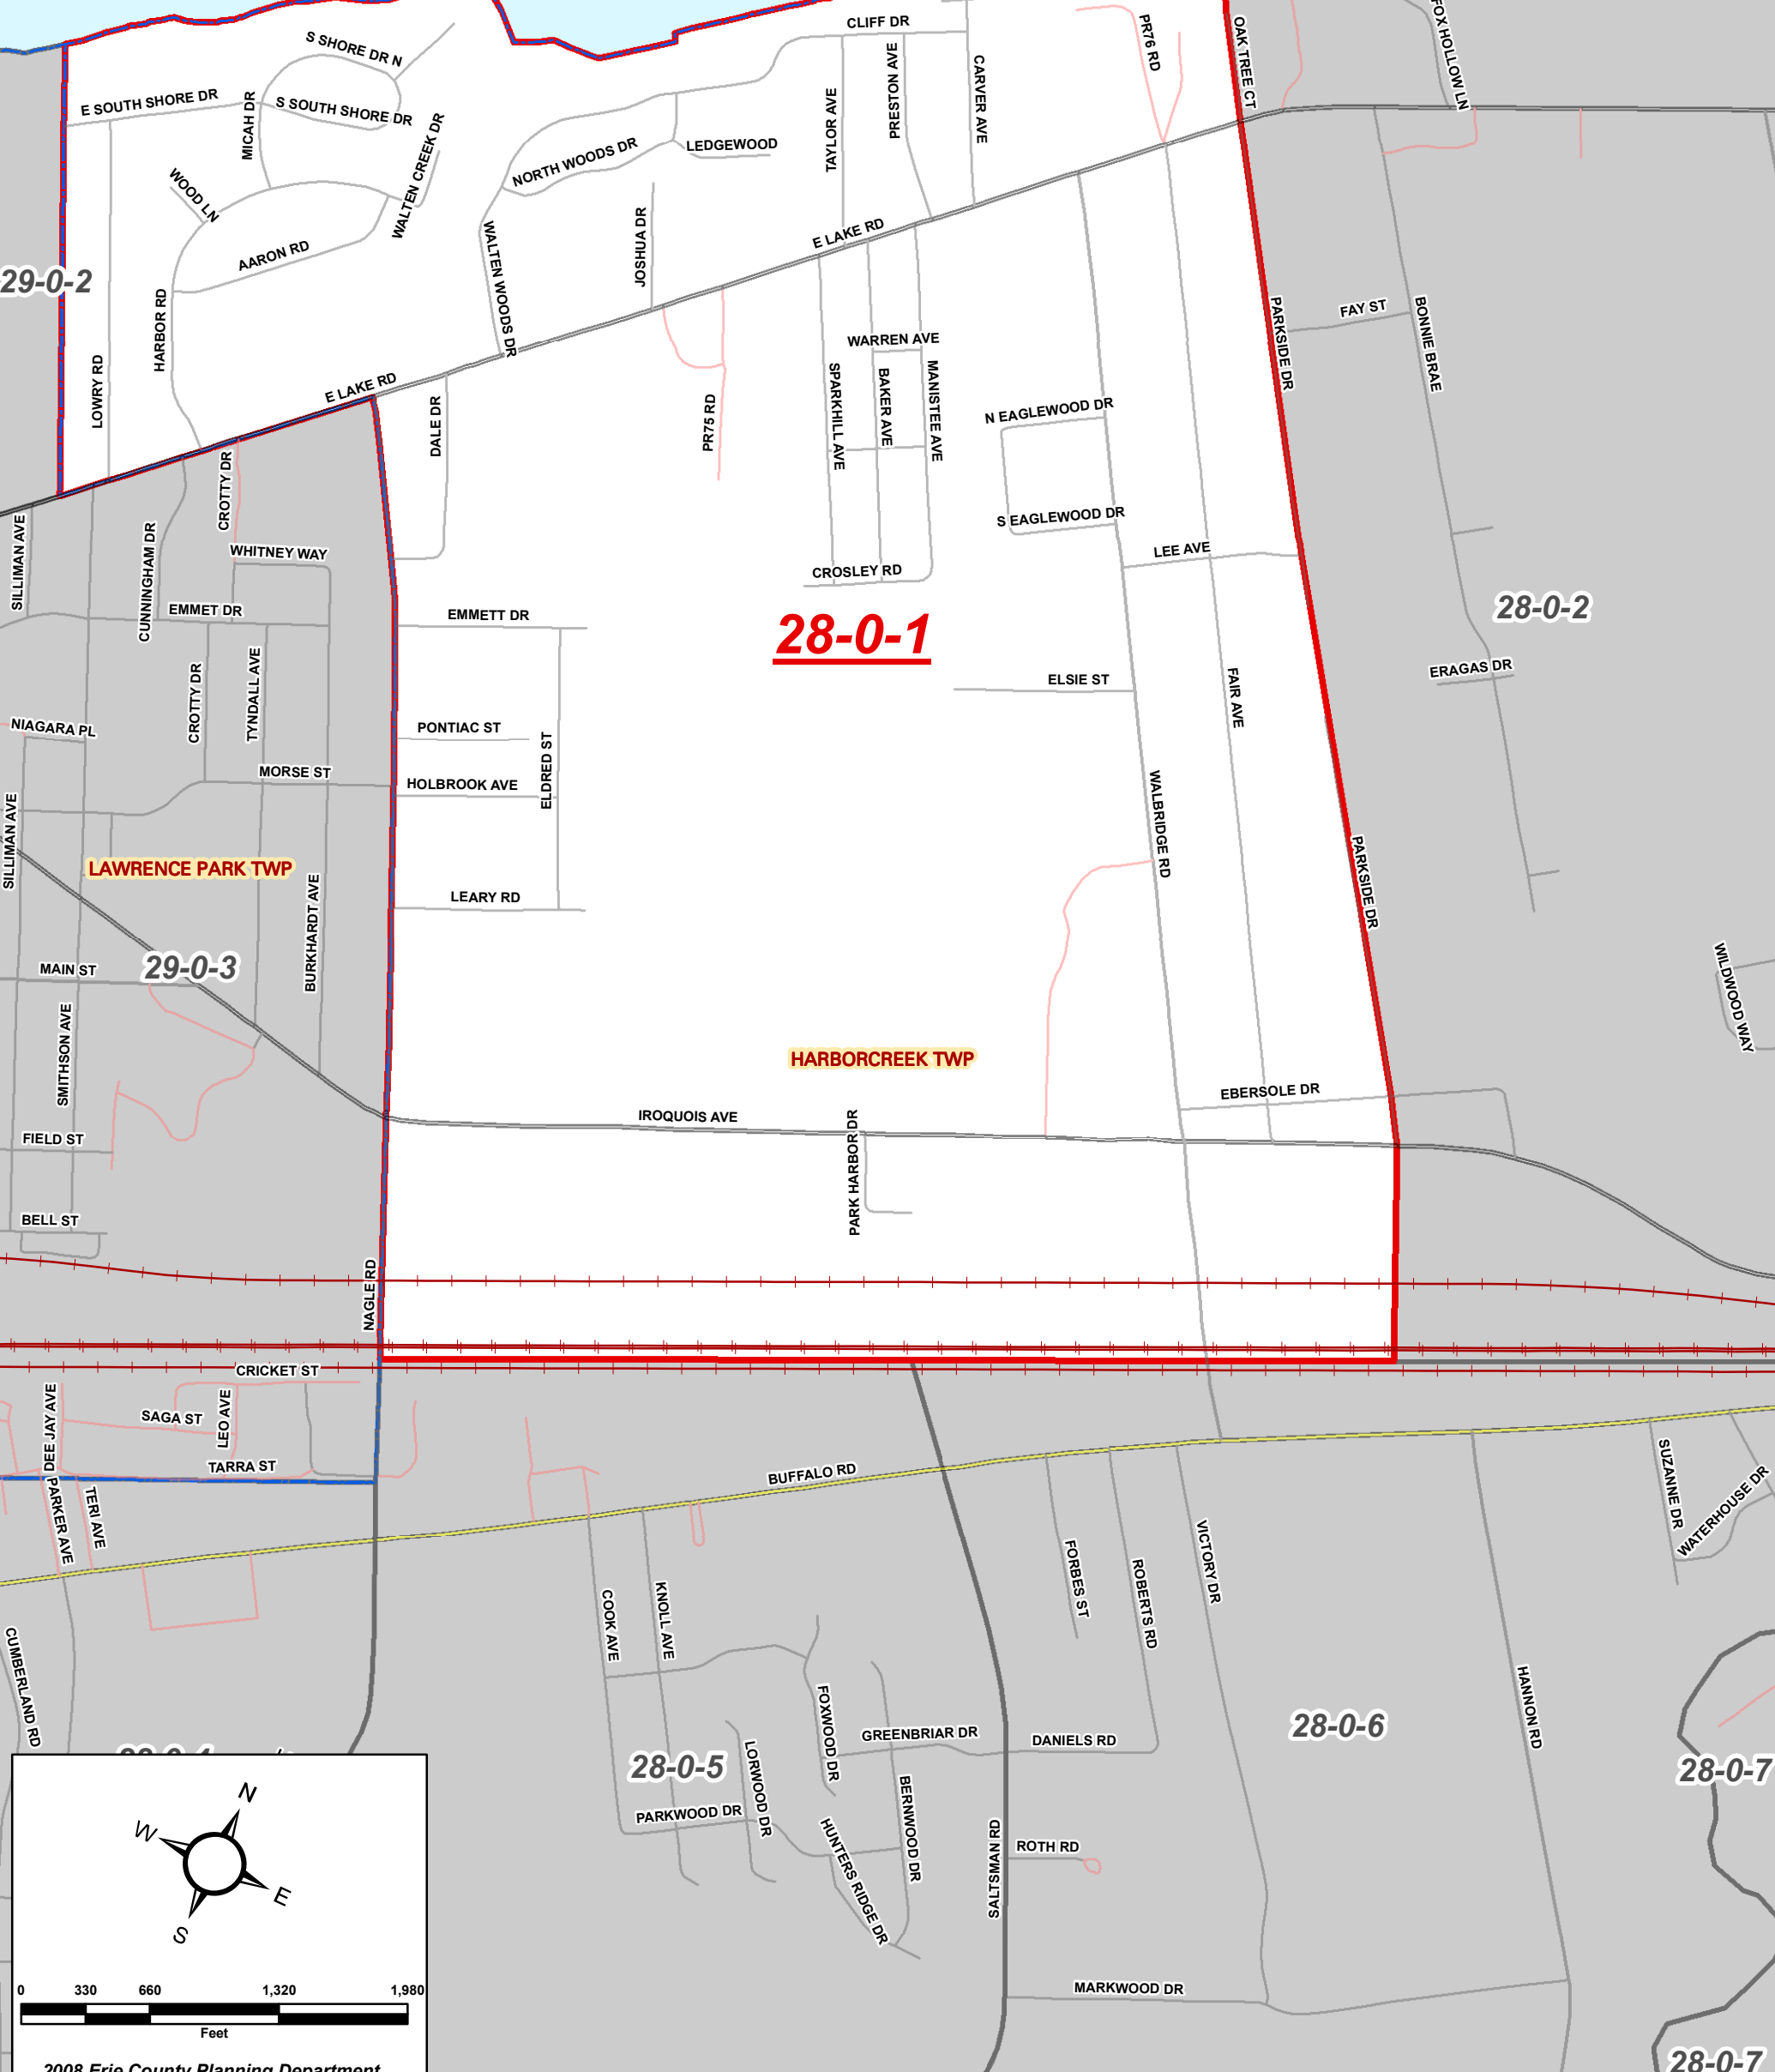

Lake Erie

28-0-1

LAWRENCE PARK TWP

HARBORCREEK TWP

29-0-3

28-0-2

28-0-5

28-0-6

28-0-7

28-0-7

0 330 660 1,320 1,980
Feet

2008 Erie County Planning Department