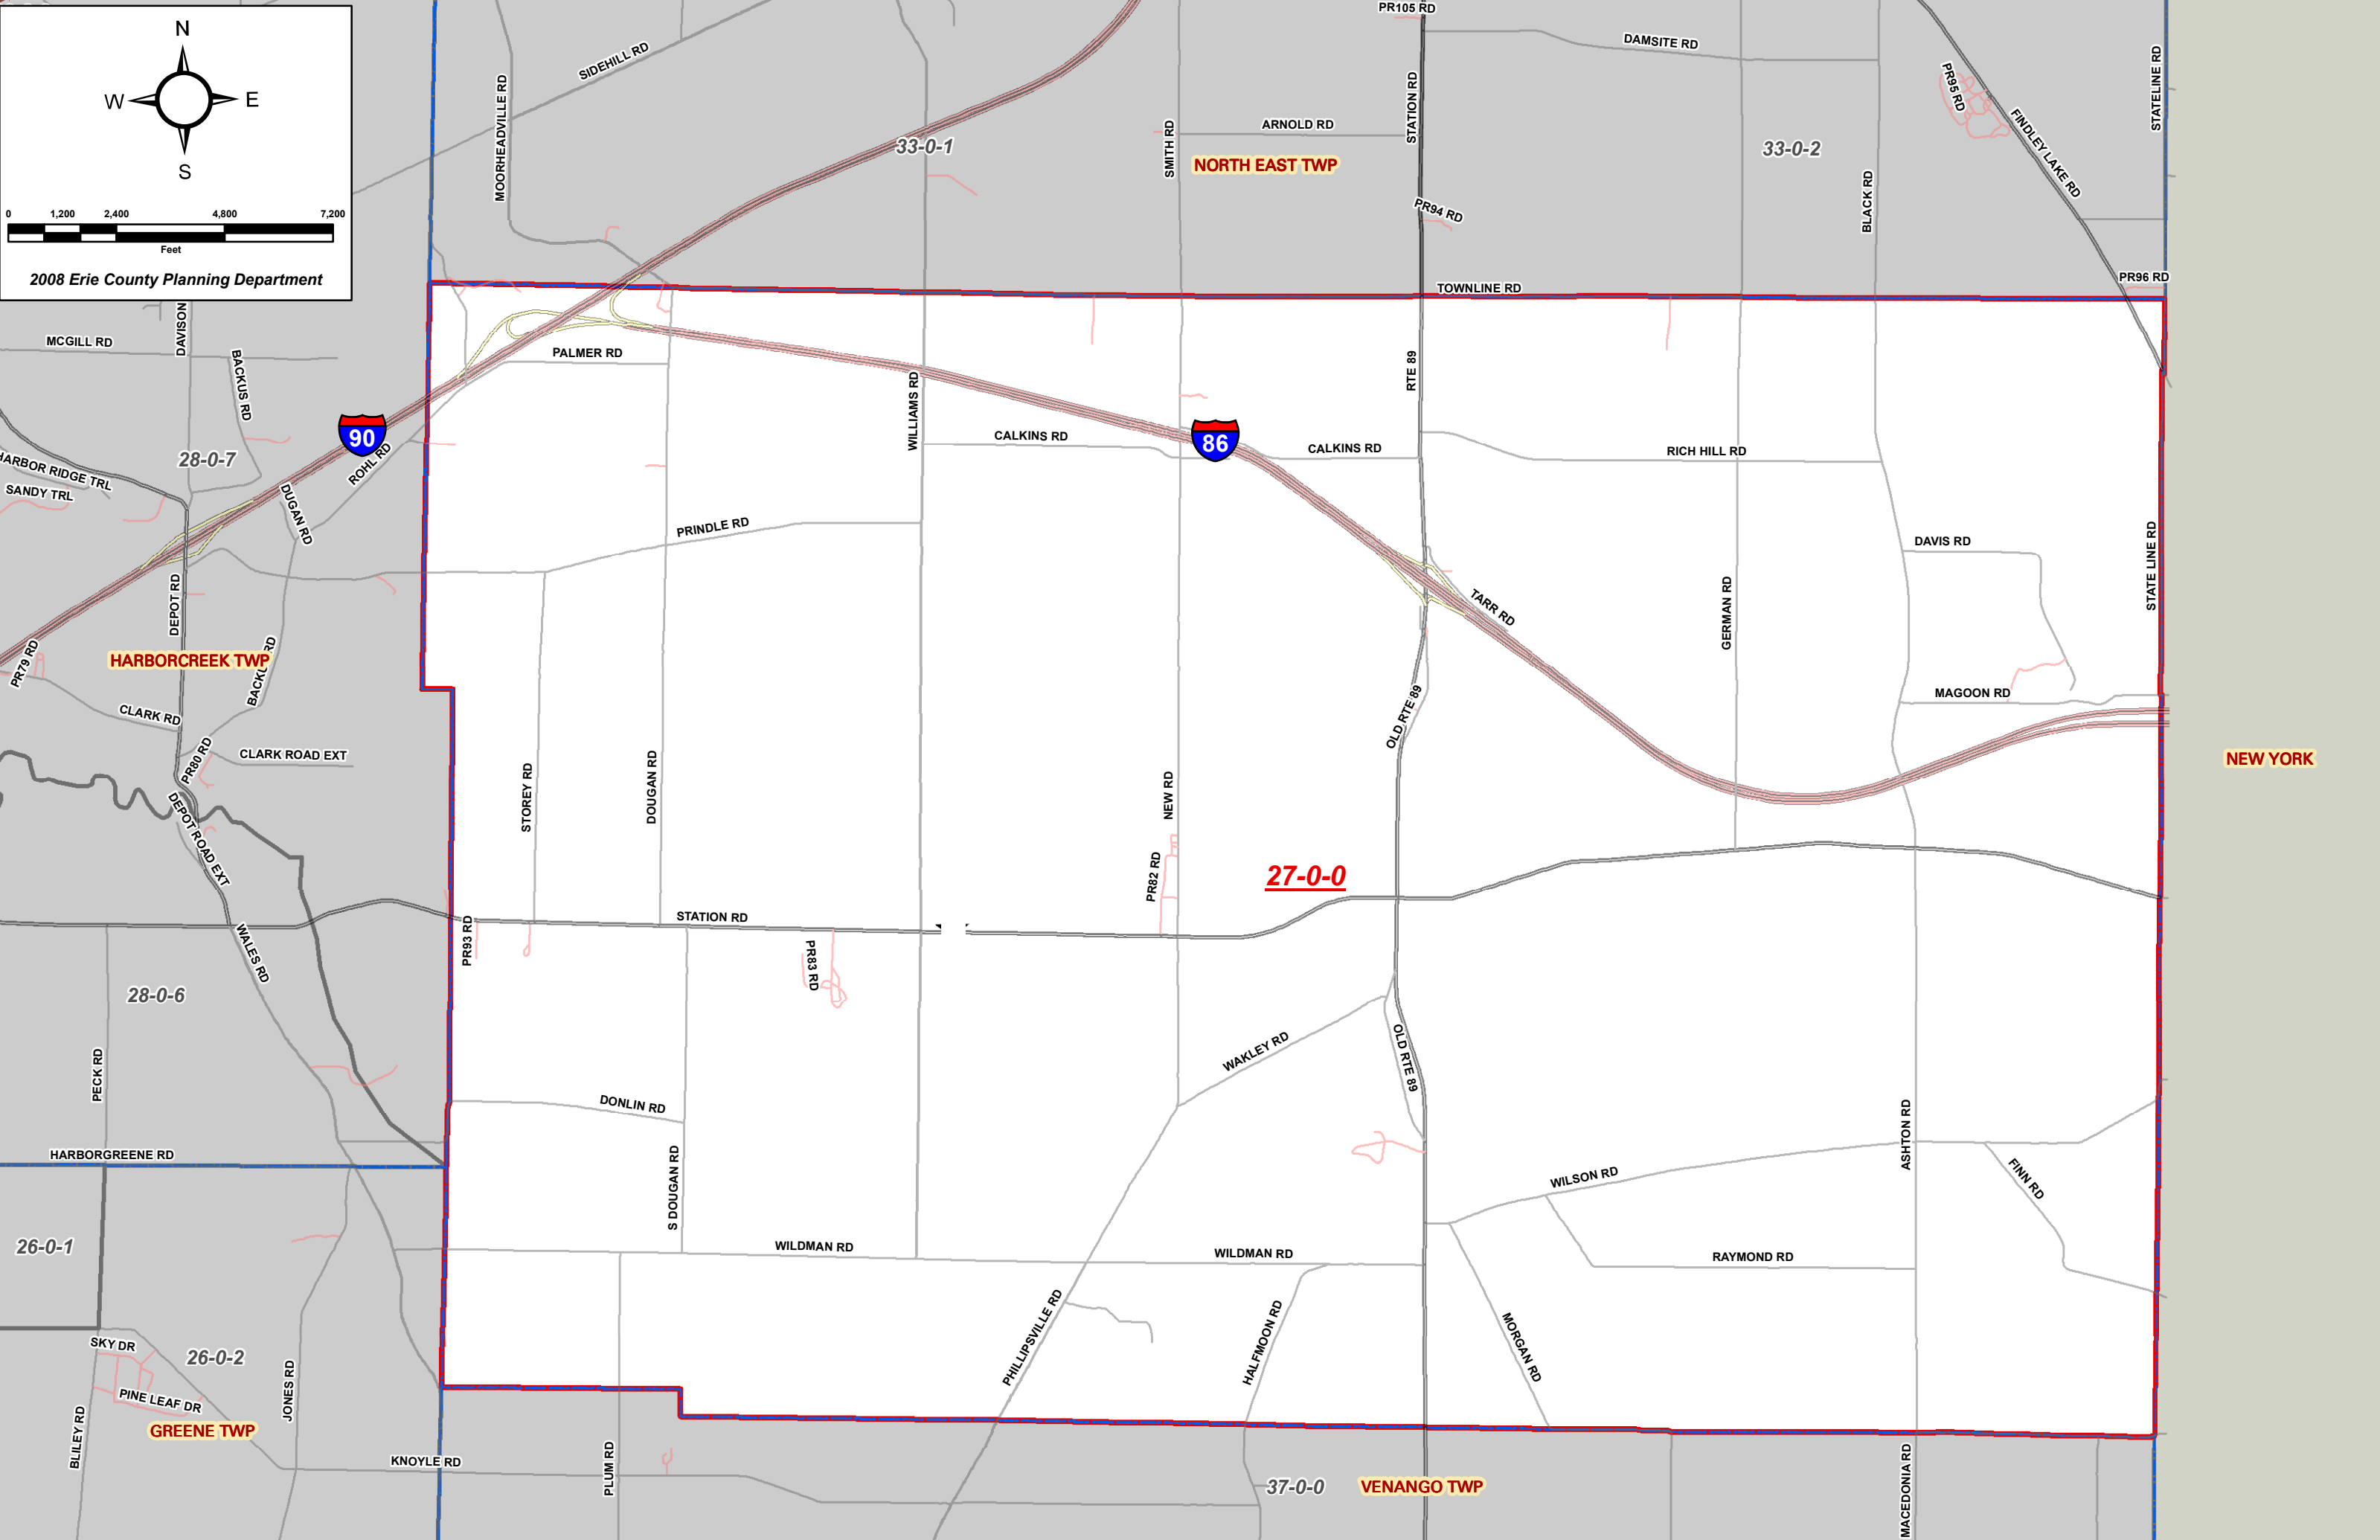

2008 Erie County Planning Department

NEW YORK

NORTH EAST TWP

HARBORCREEK TWP

GREENE TWP

VENANGO TWP

27-0-0

33-0-1

33-0-2

28-0-6

28-0-7

26-0-1

37-0-0