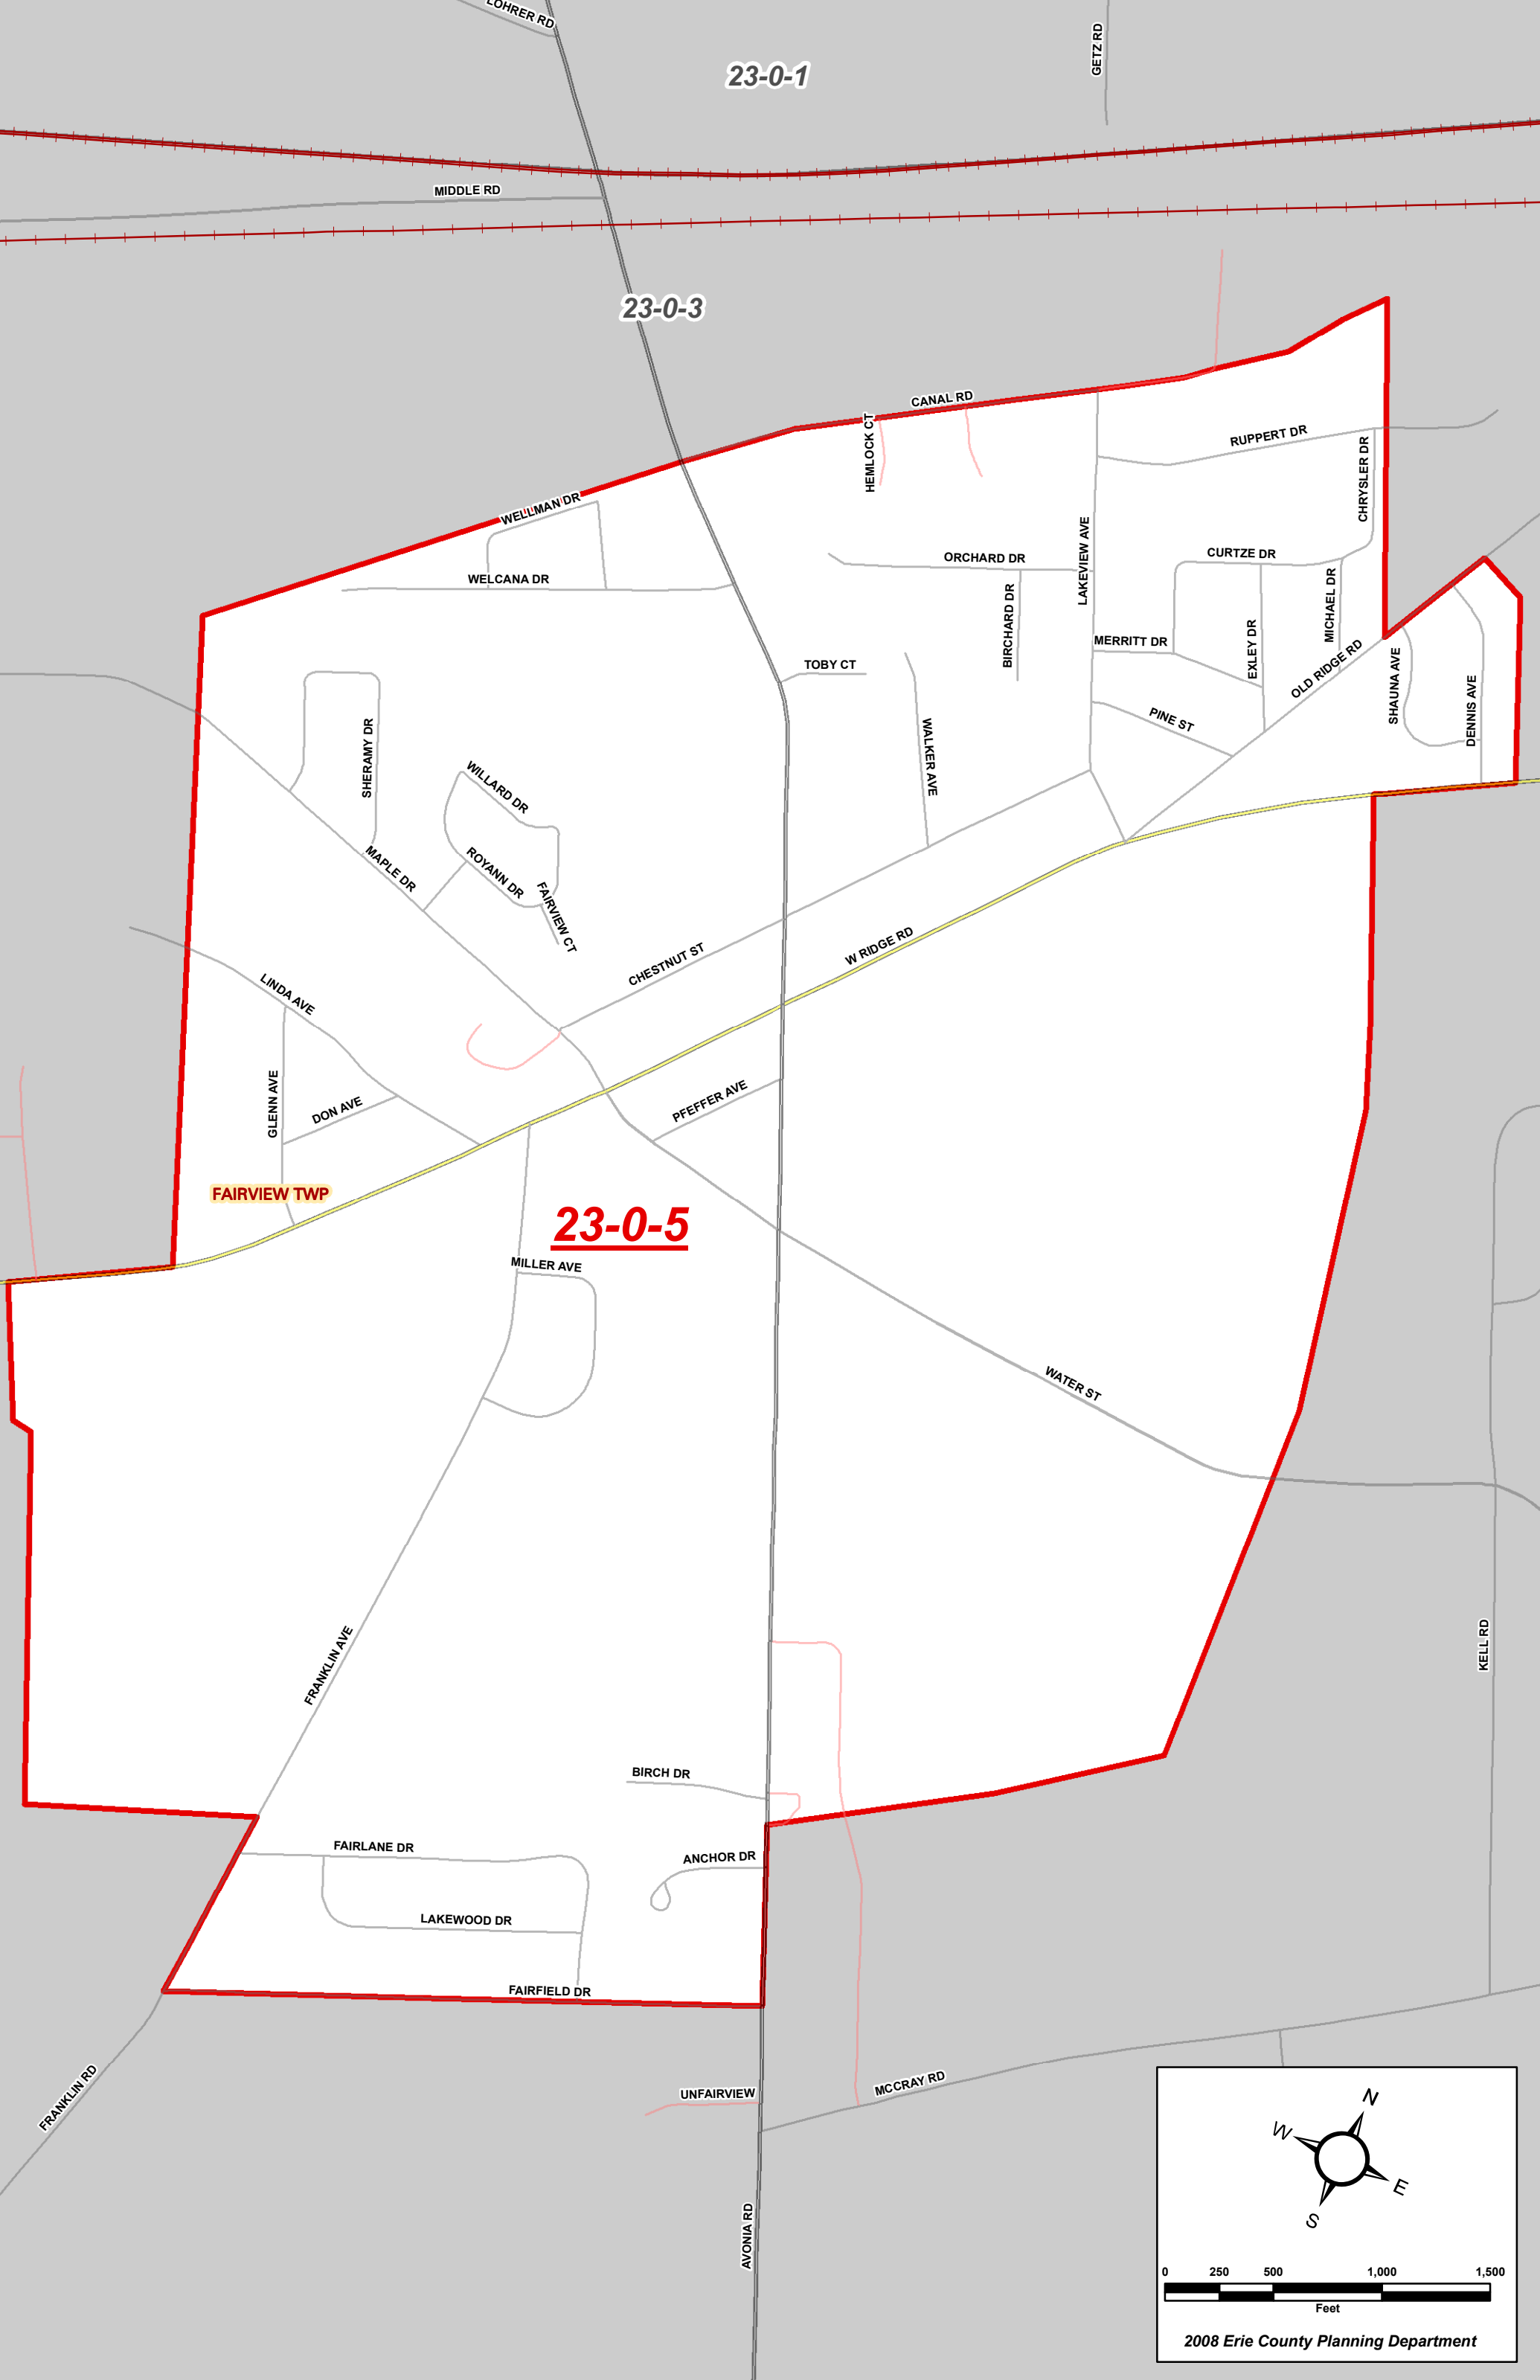

23-0-1

23-0-3

23-0-5

FAIRVIEW TWP

0 250 500 1,000 1,500
Feet

2008 Erie County Planning Department