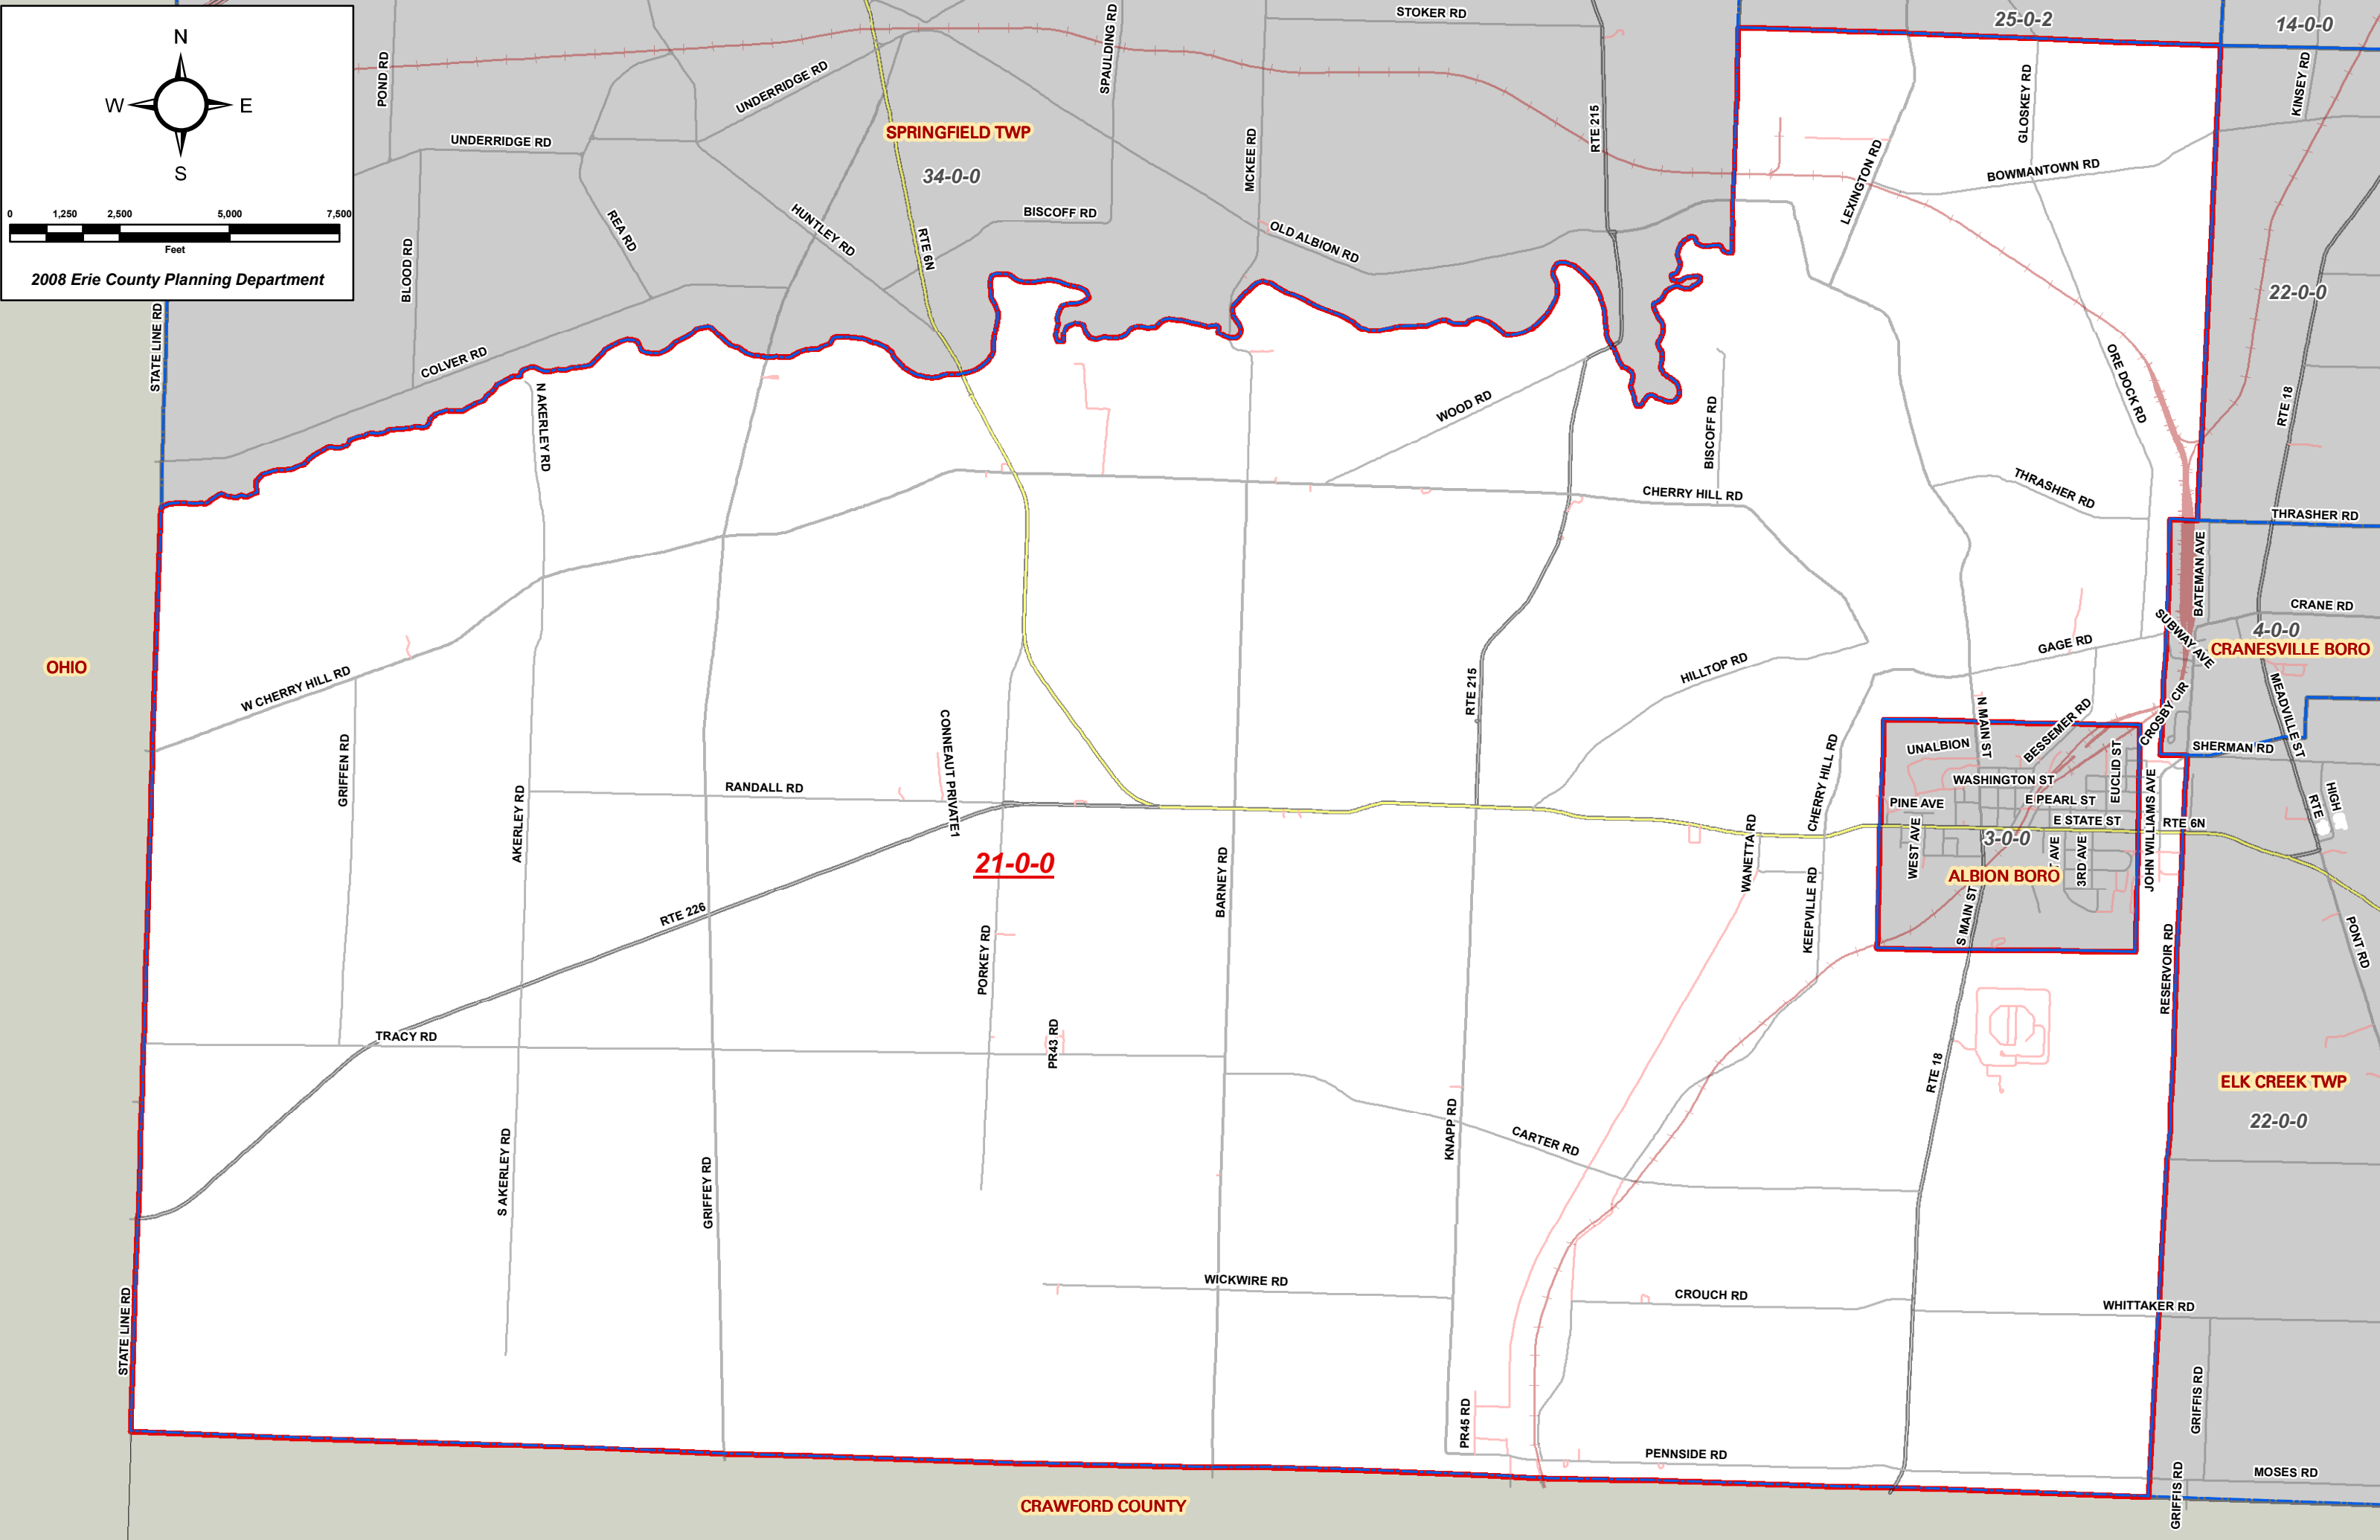

2008 Erie County Planning Department

OHIO

SPRINGFIELD TWP

34-0-0

21-0-0

3-0-0

ALBION BORO

4-0-0

CRANESVILLE BORO

ELK CREEK TWP

22-0-0

CRAWFORD COUNTY