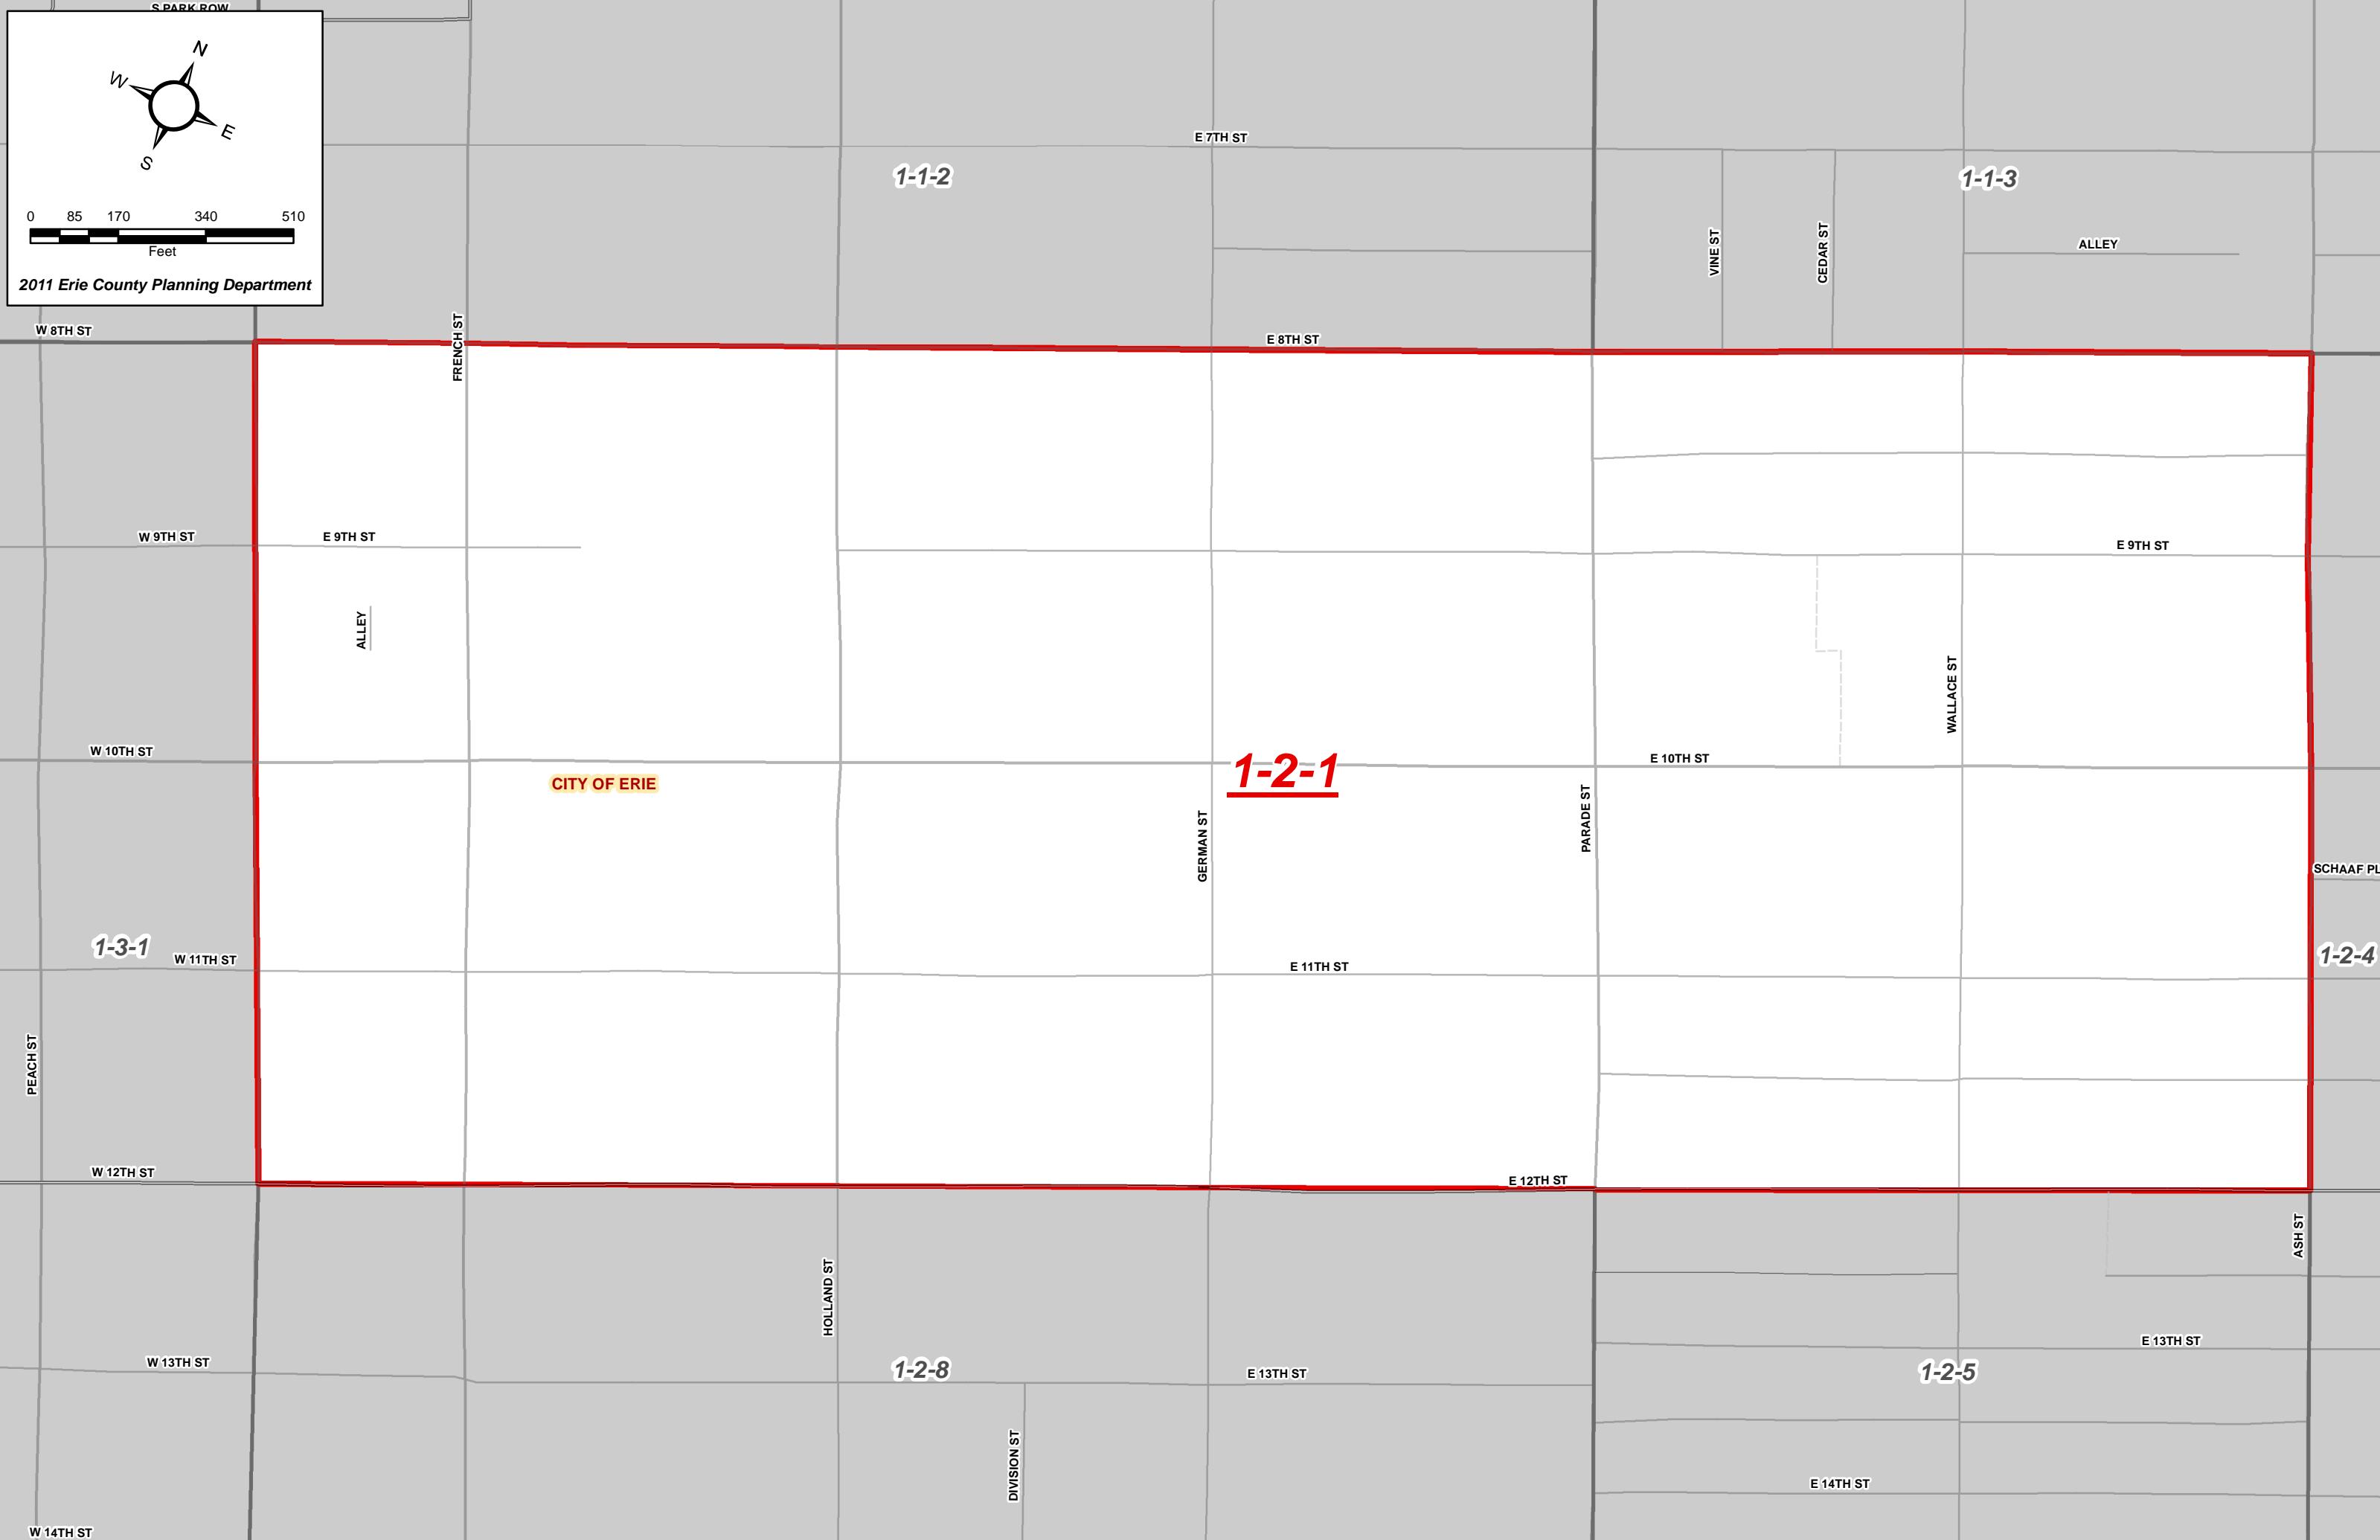

S PARK ROW

0 85 170 340 510
Feet

2011 Erie County Planning Department

1-1-2

1-1-3

1-2-1

CITY OF ERIE

1-3-1

1-2-4

1-2-8

1-2-5