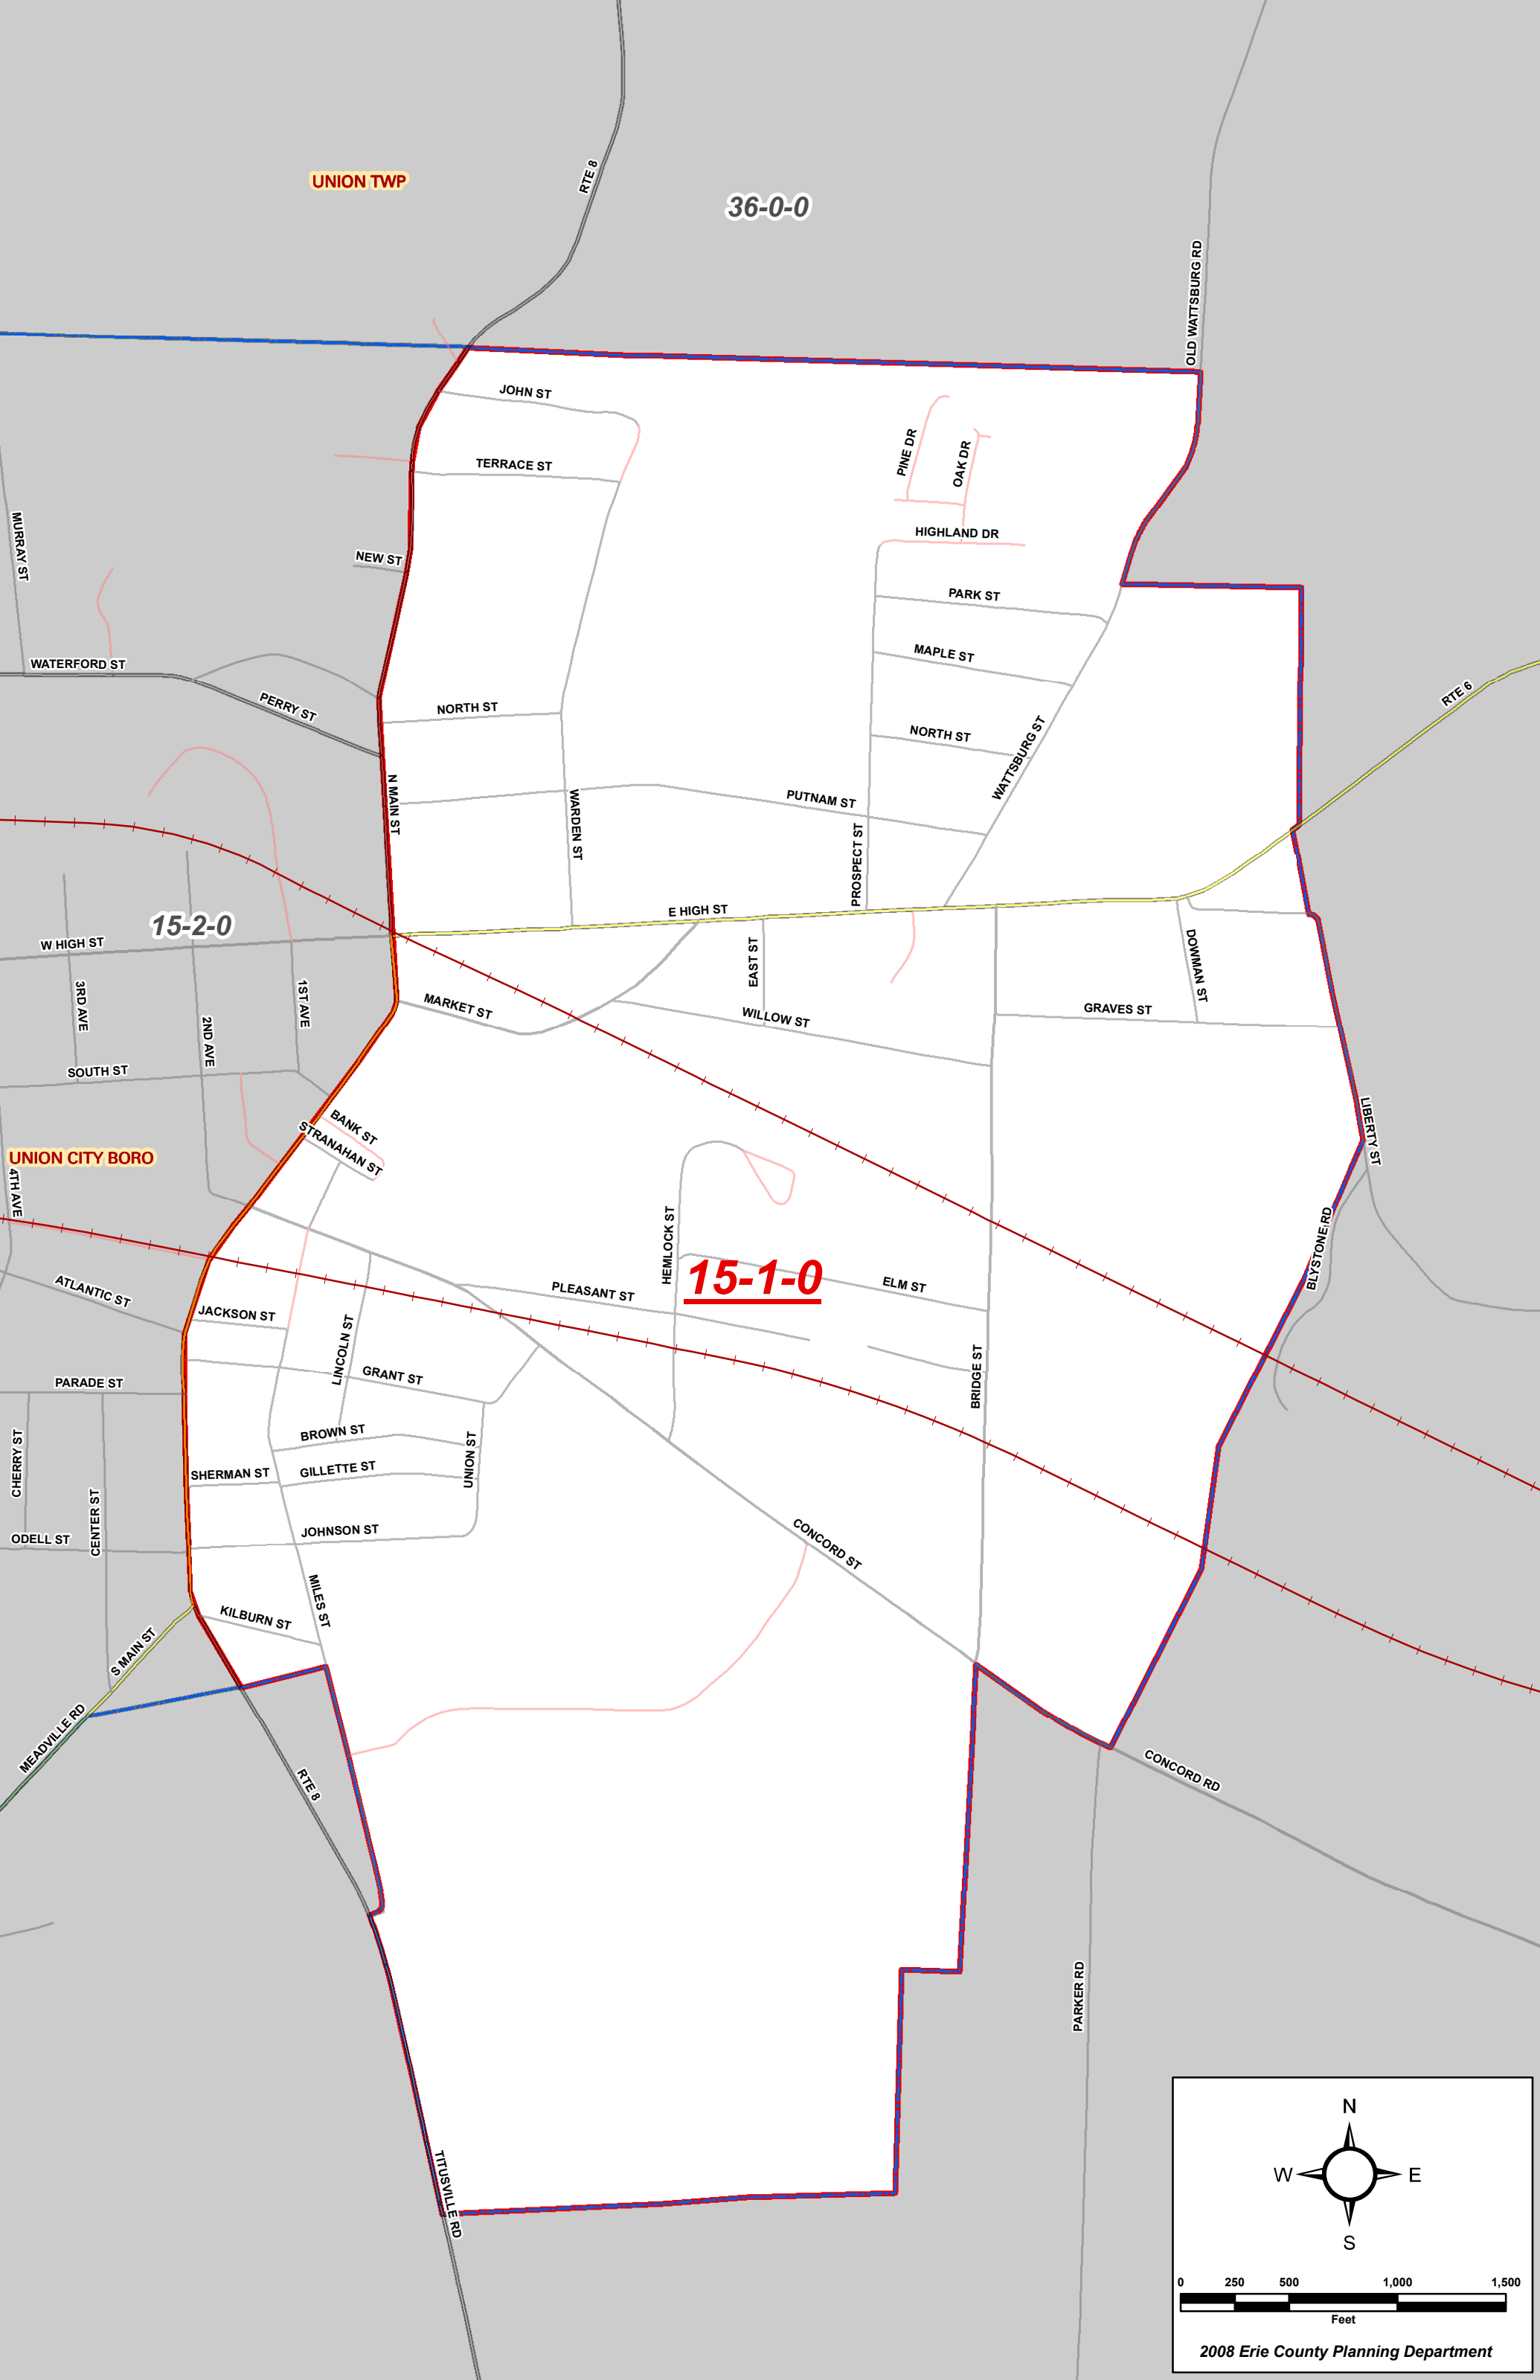

UNION TWP

36-0-0

15-2-0

15-1-0

UNION CITY BORO

0 250 500 1,000 1,500
Feet
2008 Erie County Planning Department