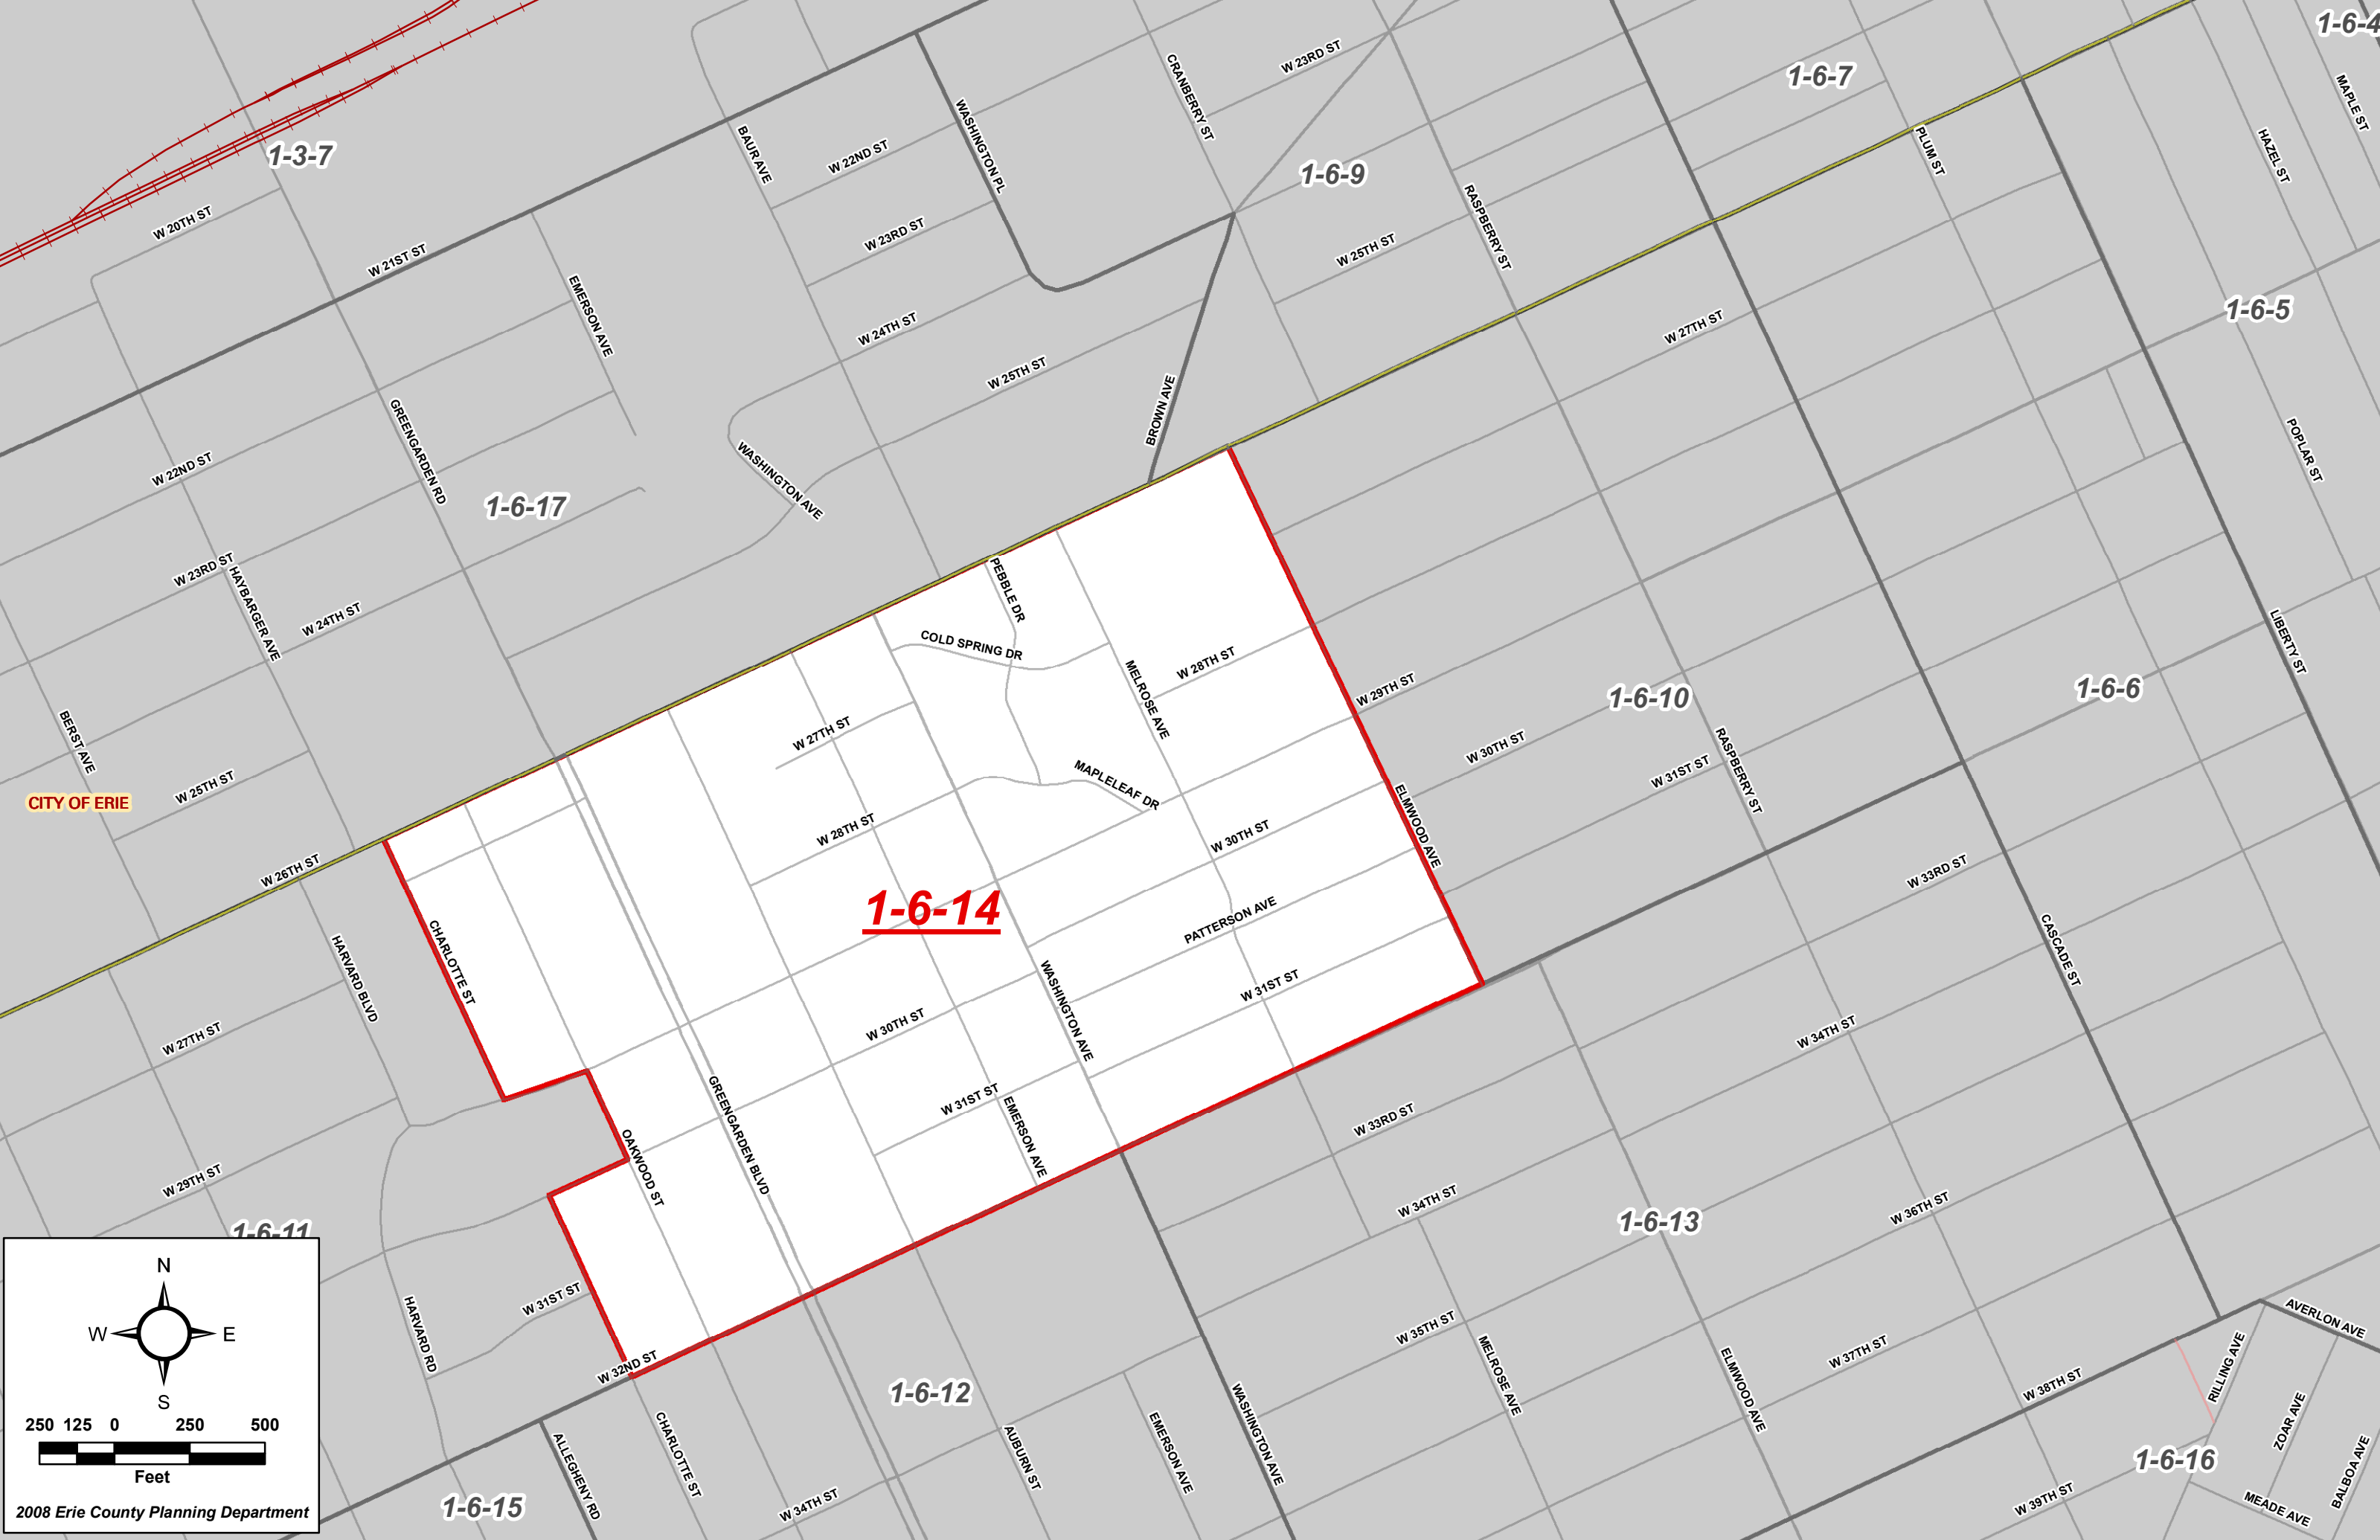

CITY OF ERIE

250 125 0 250 500
Feet
2008 Erie County Planning Department

1-6-14